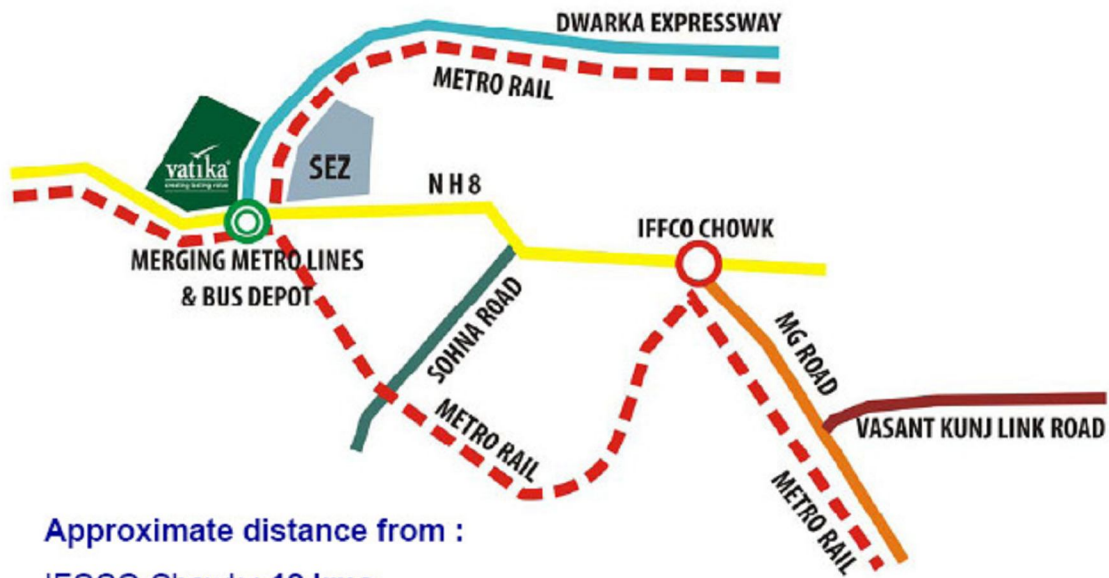

Vatika Aster, Acacia and Laurus floors at Vatika India Next is strategically located on the NH 8, Sec-82, Gurgaon

Approximate distance from :

- IFCCO Chowk : 12 kms
- International Airport : 25 kms
- Rajiv Chowk : 6 kms
- Haldiram's : 1 km
- Vatika Triangle : 13 kms
- Vatika City : 10 kms
- DLF Phase 1 : 14 kms