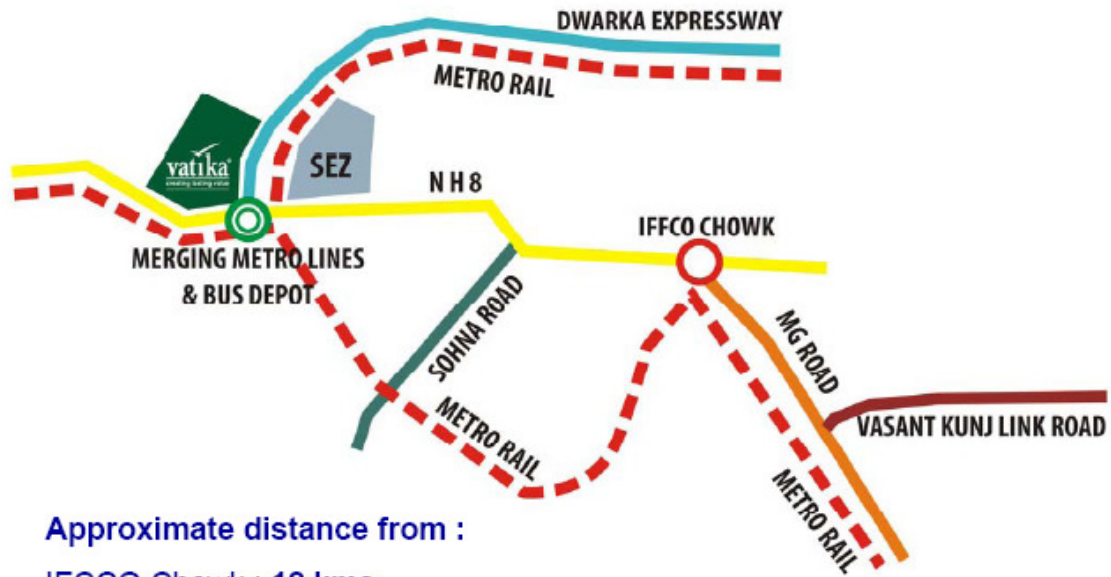

Vatika Iris and Emilia Floors at Vatika India Next is strategically located on the NH 8, Sec-82 , Gurgaon

**Approximate distance from :**

- IFFCO Chowk : 12 kms
- International Airport : 25 kms
- Rajiv Chowk : 6 kms
- Haldiram's : 1 km
- Vatika Triangle : 13 kms
- Vatika City : 10 kms
- DLF Phase 1 : 14 kms