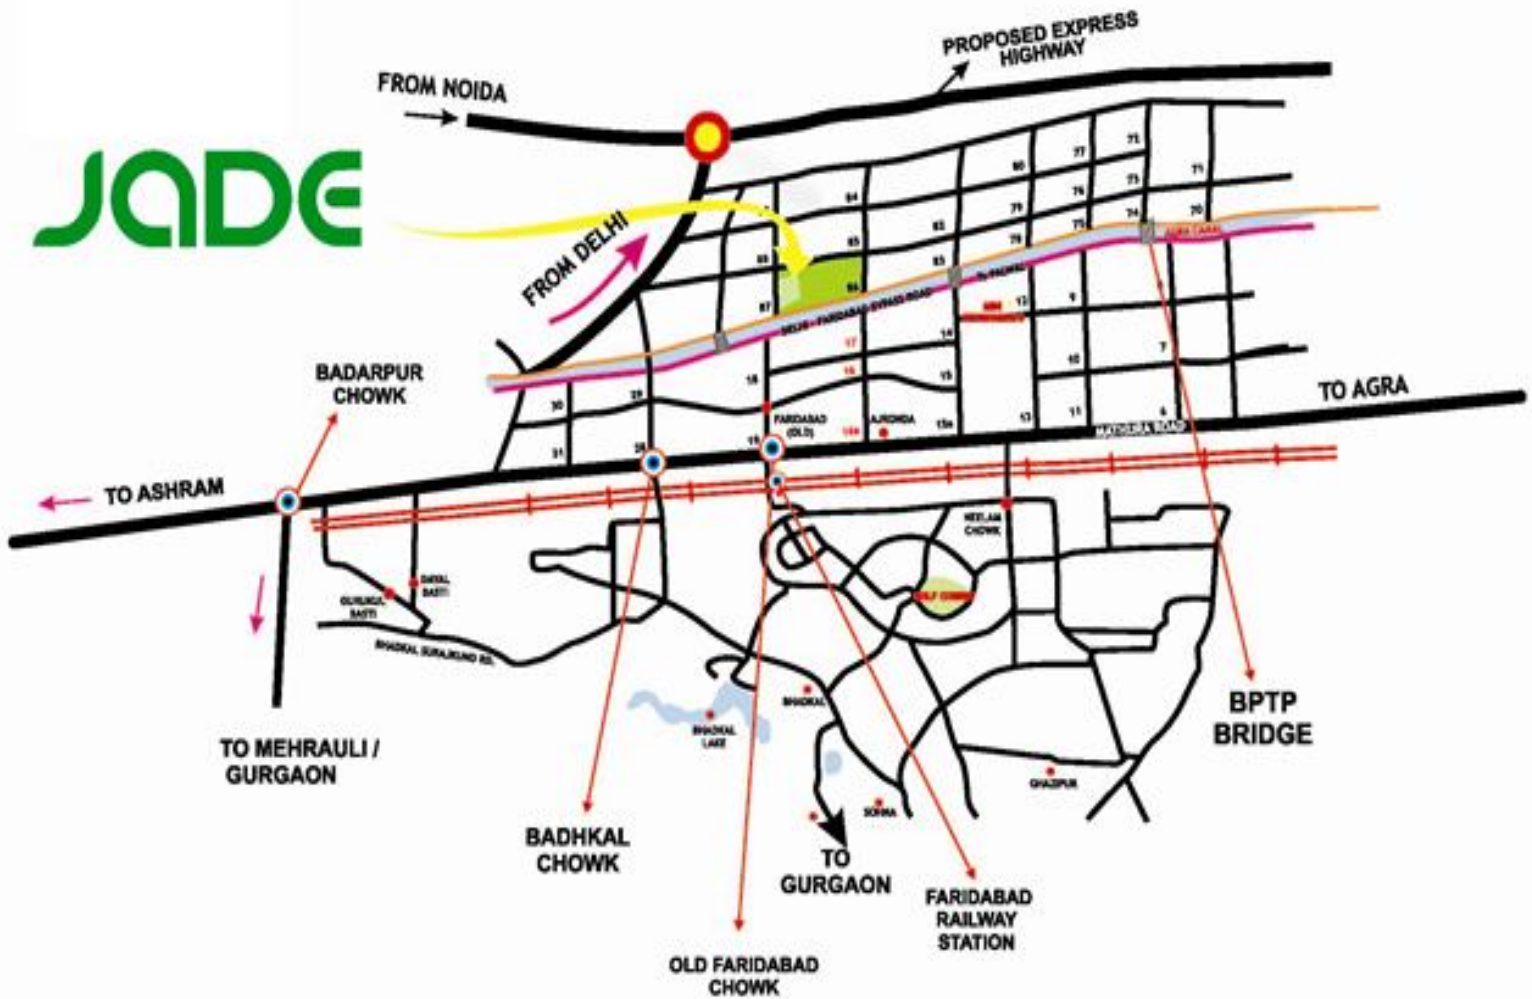

JADE

JADE

LANDSCAPE ARCHITECT:
NMP DESIGN
ARCHITECT:
DESIGN FORUM INTERNATIONAL

GRAPHIC SCALE