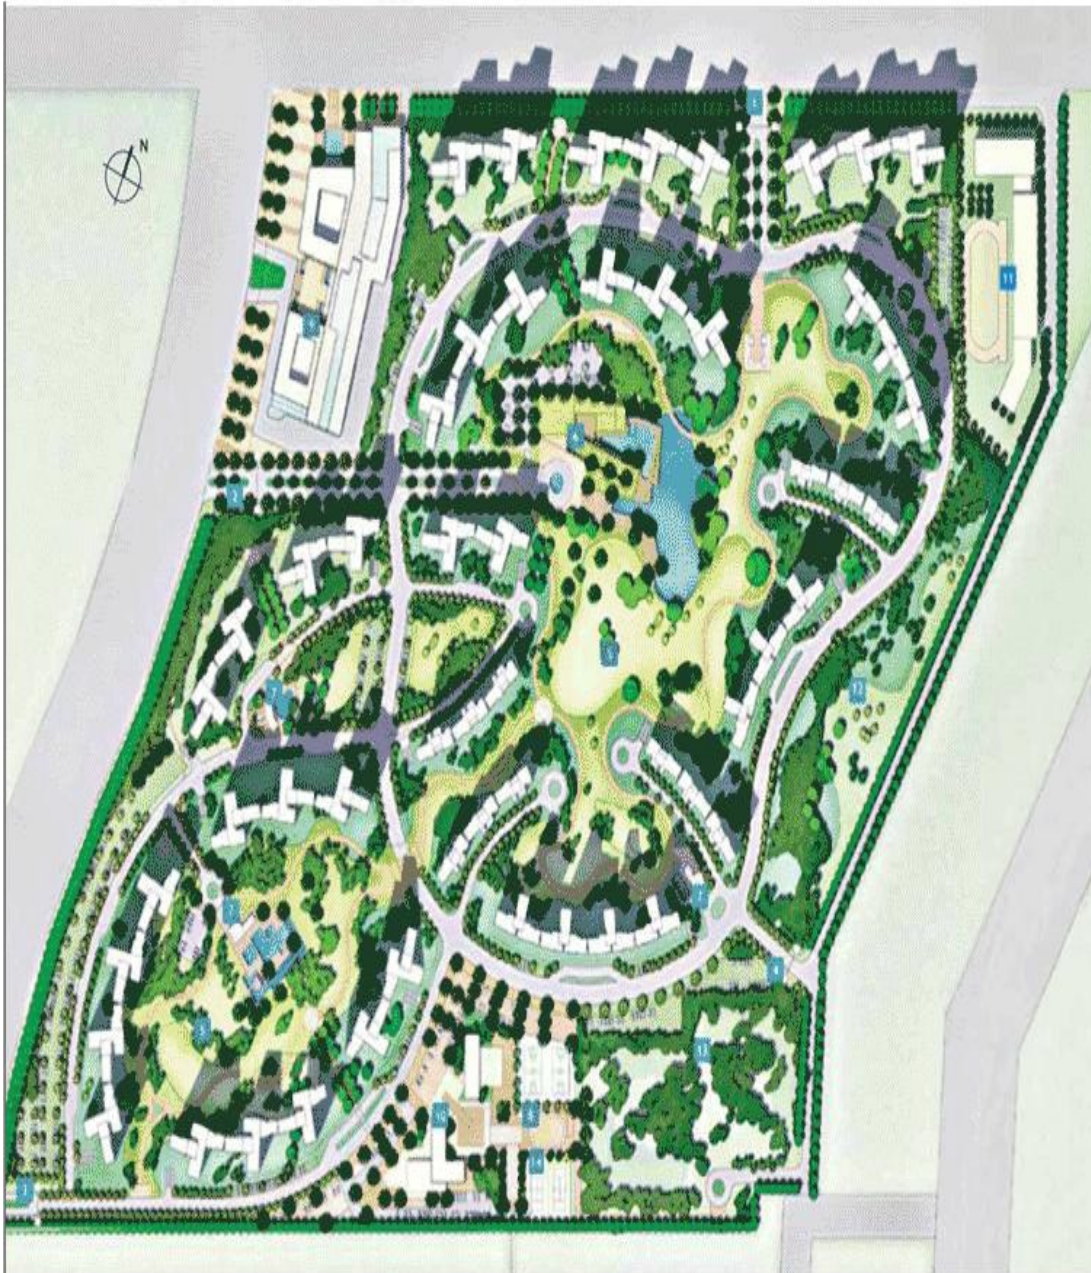

Situated in Sector Mu, Greater Noida

This part of the map has been magnified. The map is not to scale.

THE MASTERPLAN

Unique Residential Estates overlooking
Views of Central Park and Regional
Private Estate Garden Oases
Network of Club Lounge Amenities
Diversity of unit types with an array of
Unit options
Convenient Access to Regional Tran

- 1 North Gate
- 2 West Gate
- 3 South Gate/ Service Entry
- 4 Service Entry
- 5 Park
- 6 Community Center / Clubhouse
- 7 Clubhouse
- 8 Sports Facilities
- 9 Mall
- 10 Neighborhood Center
- 11 Schools
- 12 Utilities
- 13 Informal Sector
- 14 Tennis Courts