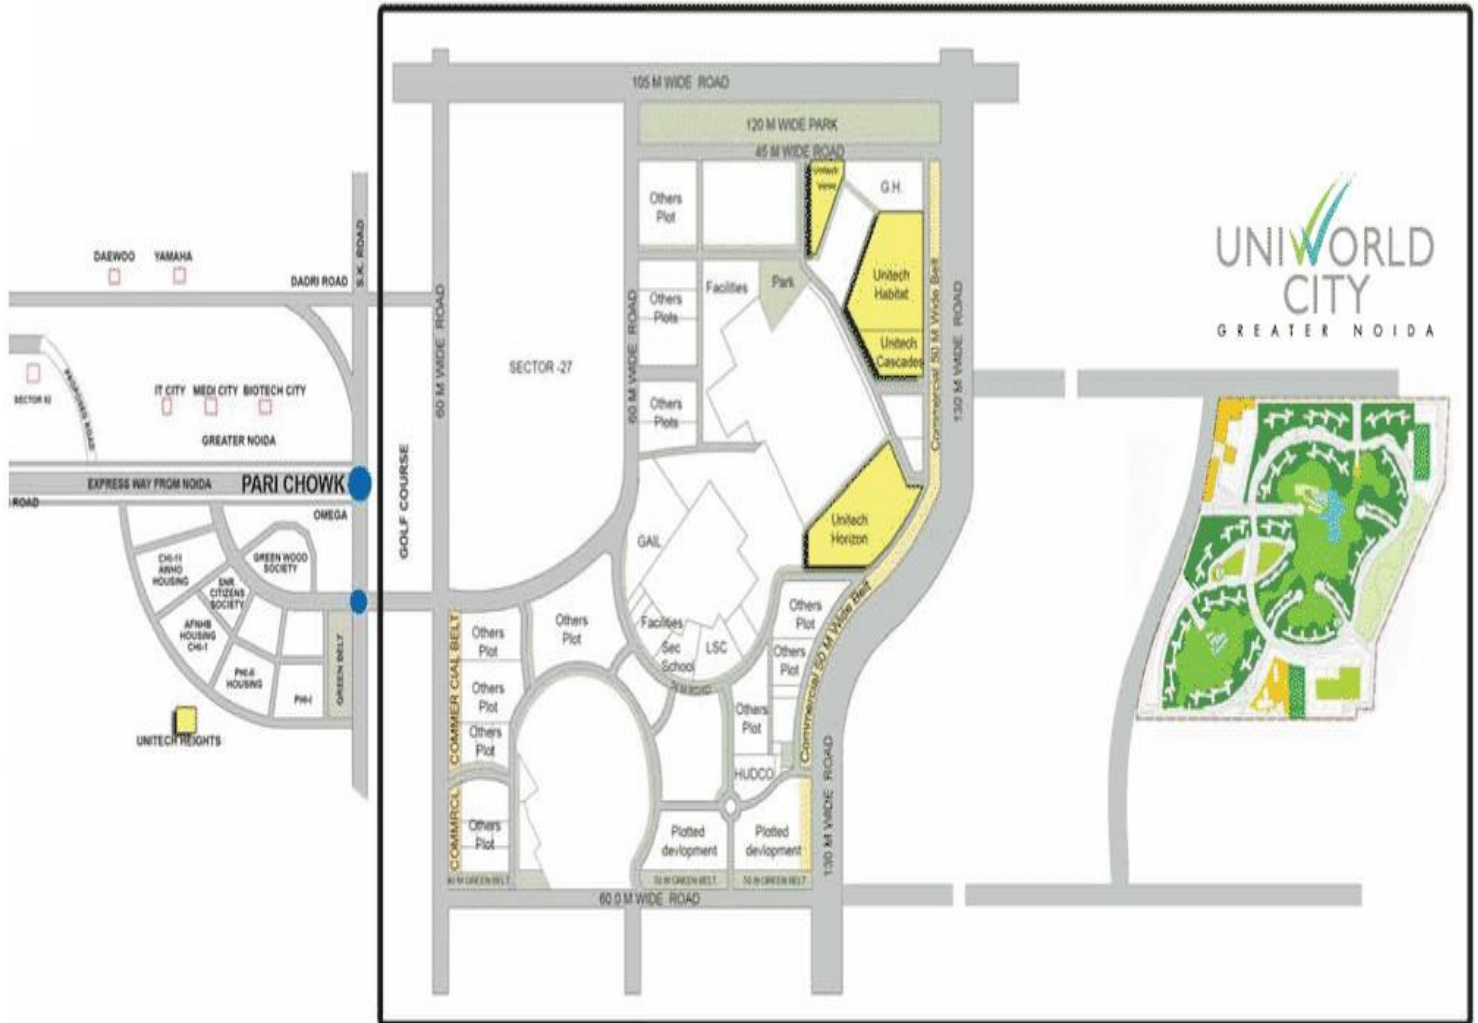

Situated in Sector Mu, Greater Noida

This part of the map has been magnified. The map is not to scale.

THE MASTERPLAN

Unique Residential Estates overlooking
Views of Central Park and Regional
Private Estate Garden Oases
Network of Club Lounge Amenities
Diversity of unit types with an array of
Unit options
Convenient Access to Regional Tran

- 1 North Gate
- 2 West Gate
- 3 South Gate/ Service Entry
- 4 Service Entry
- 5 Park
- 6 Community Center / Clubhouse
- 7 Clubhouse
- 8 Sports Facilities
- 9 Mall
- 10 Neighborhood Center
- 11 Schools
- 12 Utilities
- 13 Informal Sector
- 14 Tennis Courts