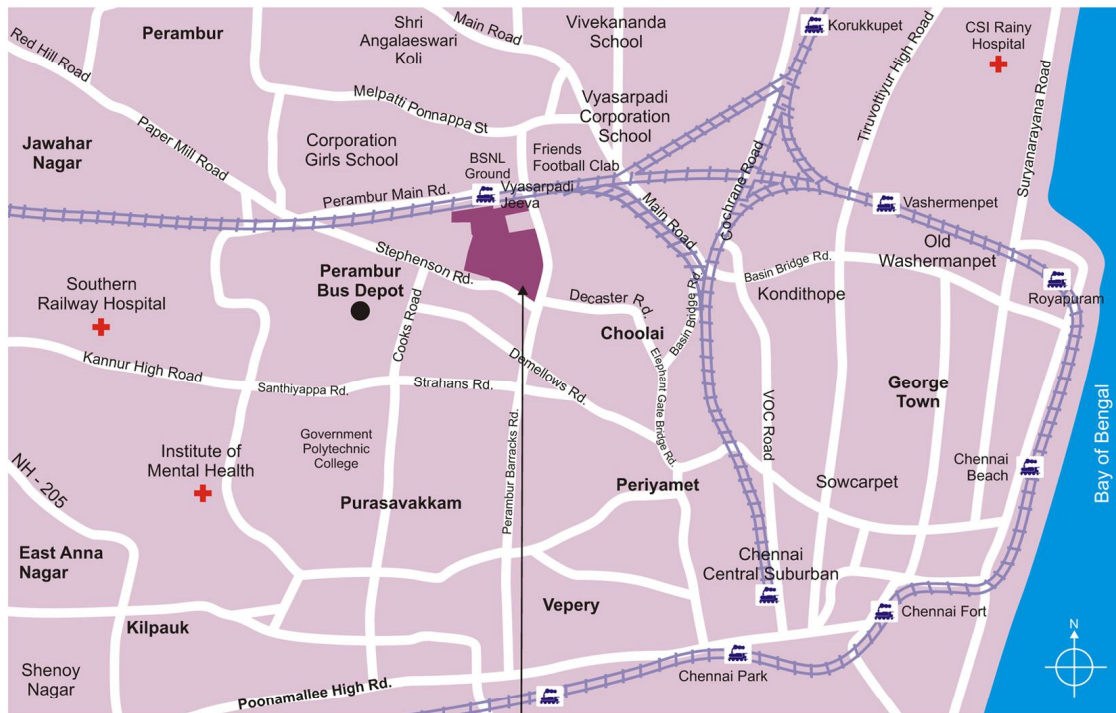

Location Map

Set in the heart of north Chennai, North Town is poised to become the new sought after destination

NORTH TOWN

North town is strategically built in the heart of North Chennai - the thriving trade & commerce hub of the city. Ideally located at a distance of 3.5 kms from the Chennai central railway station, with excellent connectivity to the upcoming IT hub at Ambattur; education, healthcare & shopping facilities are all in close proximity to North Town.