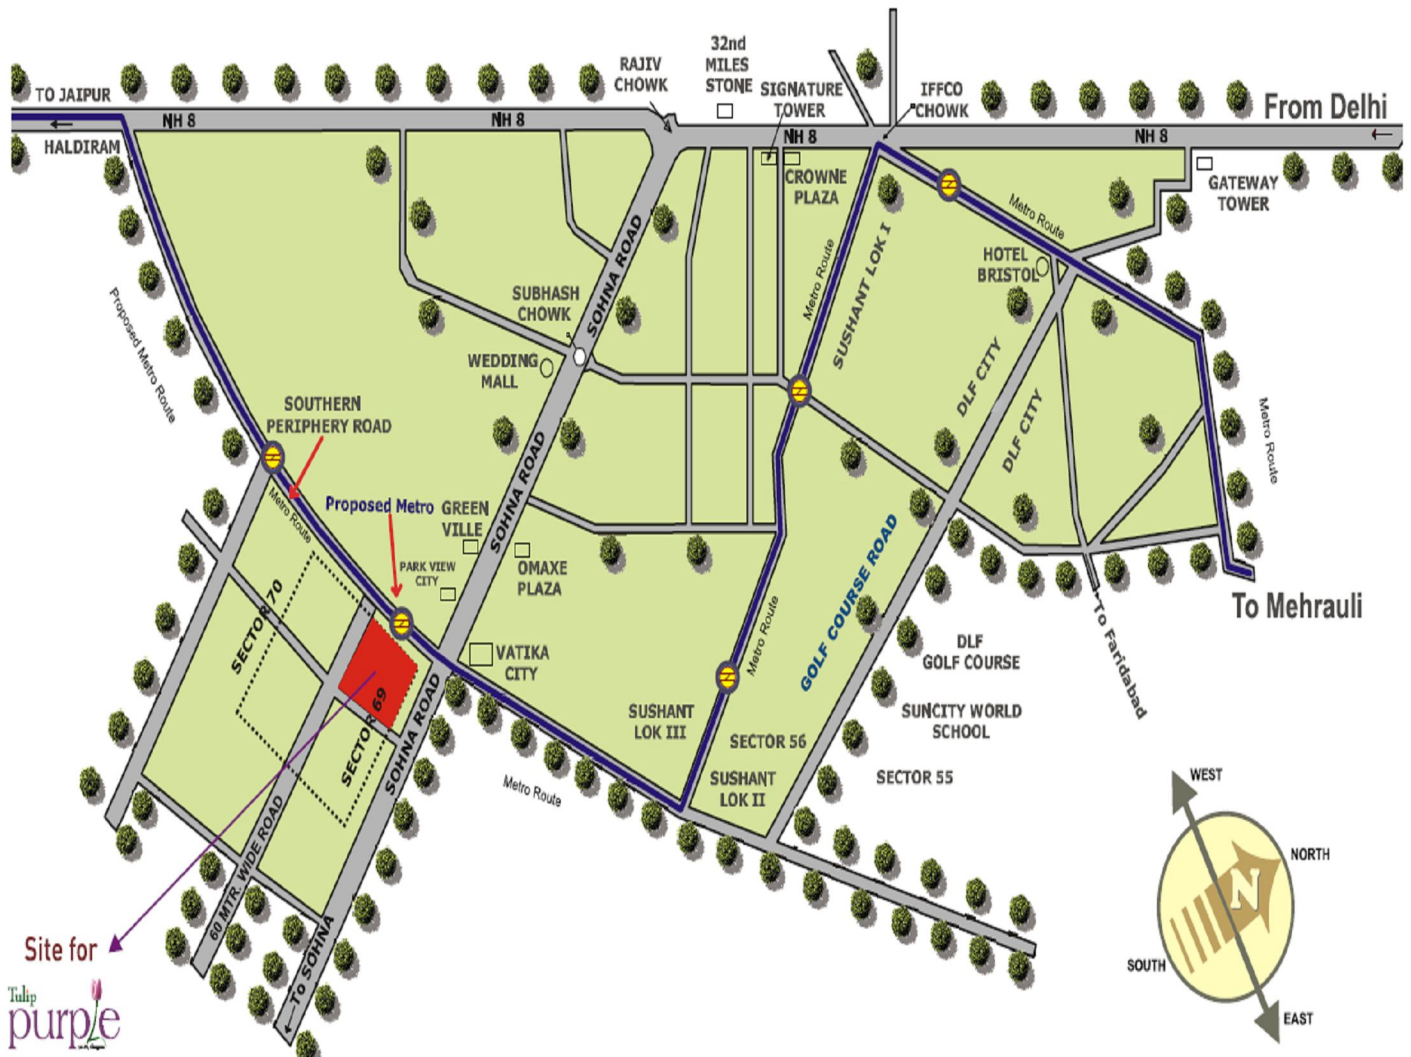

**Tulip Purple is situated on sector 69, Sohna Road, Gurgaon**

- 20 mins from IGI and Domestic Airport
- NH 8 in close proximity
- 60 mts wide approach road
- 300 mts from proposed Metro Rail Link

## LOCATION MAP

## Site Plan