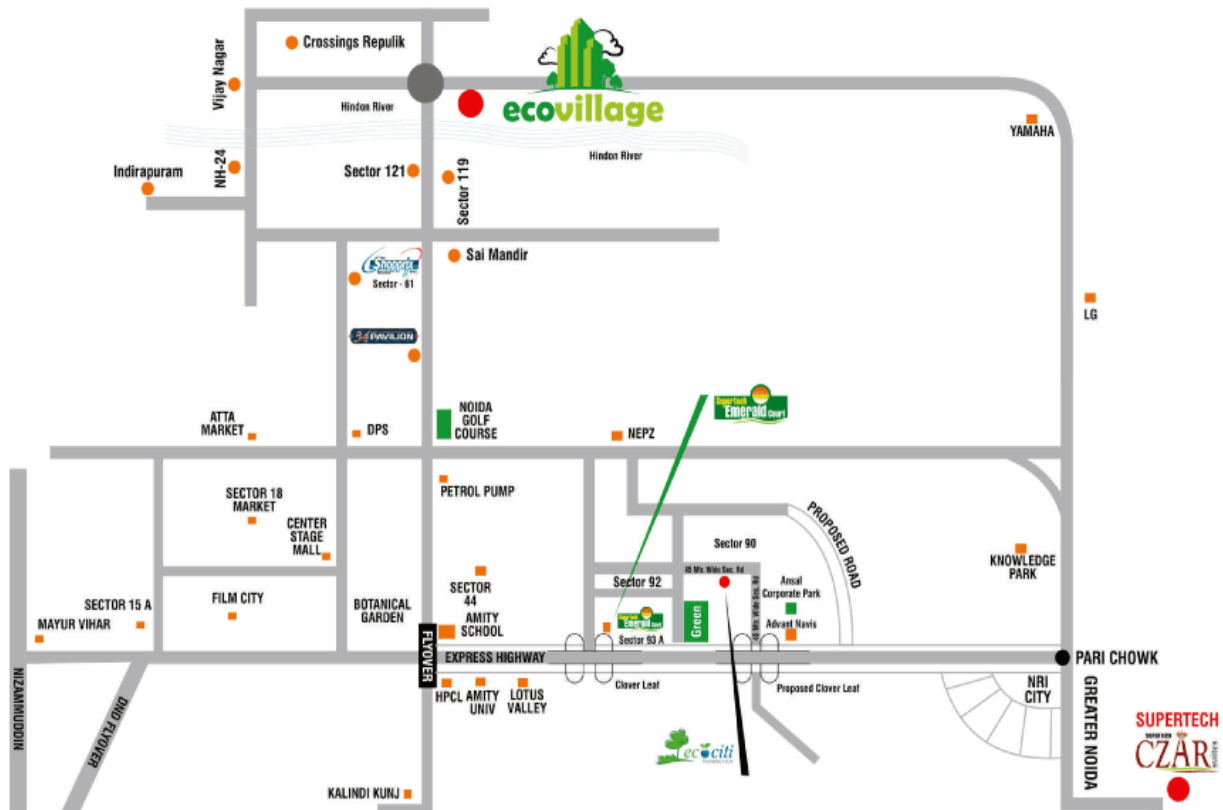

Location Map

- Sector 71 Red Light - 8 Km. • Sector 121 - 4 Km.
- Crossings Republik - 4 Km
- Noida City Centre Metro Station - 11 Km.
- Sai Mandir - 8.5 Km. • Indirapuram - 6.5 Km.

Layout Plan