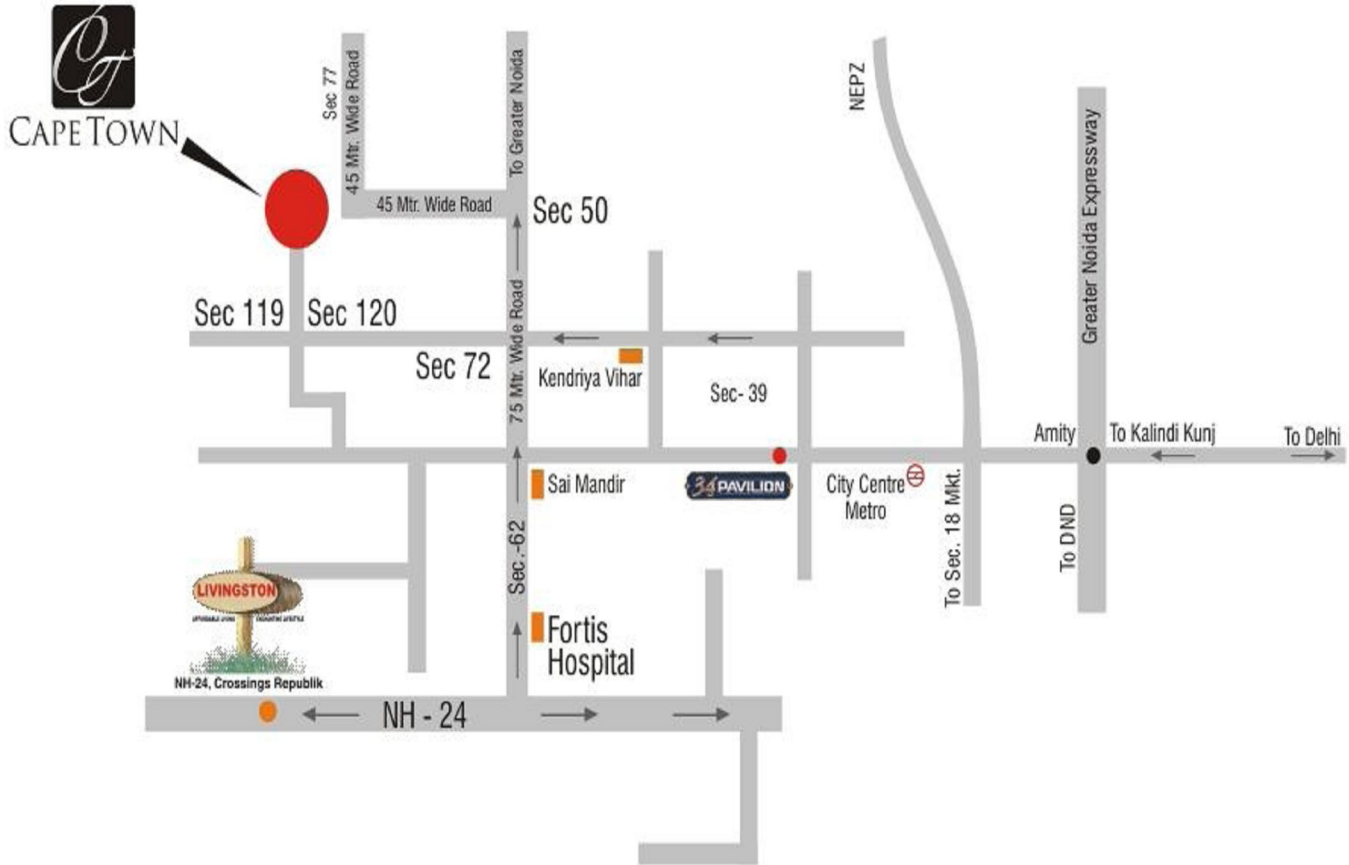

Supertech Cape Town located in Sec-74, Noida

FLAT TYPOLOGY		
SIZE	TOWER NAME	UNIT
890 SQ. FT.	CAPE VISTA	CV
1082 SQ. FT.	CAPE BERRY	CB
1180 SQ. FT.	CAPE SILVER	CS
1295 SQ. FT.	CAPE GOLD	CG
1505 SQ. FT.	CAPE MONTE CARLO	CMC
1625 SQ. FT.	CAPE MANSION	CM
1945 SQ. FT.	CAPE GRANDE	CGD
2385 SQ. FT.	CAPE CASTLE	CC