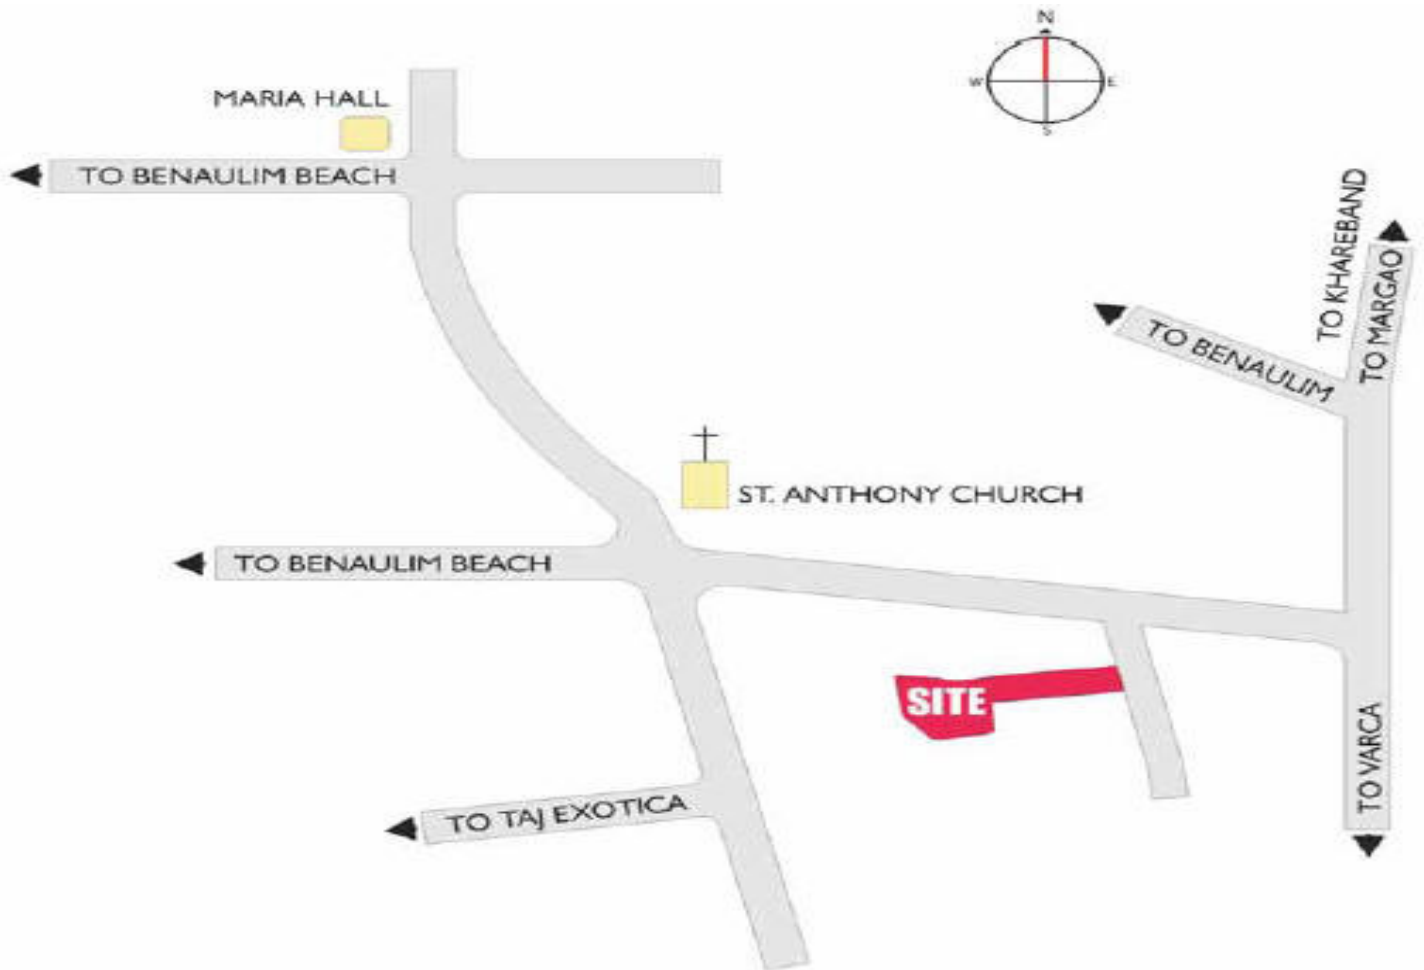

*Location*

Located in South Goa and just 1.5 km from famous Benaulim Beach.

Key Distance:-

- Benaulim Beach - 1.5 kms
- Colva - Beach 4 kms
- Sernabatim - 3 kms
- Dabolim Airport - 25 kms
- Taj Exotica - 1.5 kms
- Margao City - 2.5 kms

*Layout Plan*