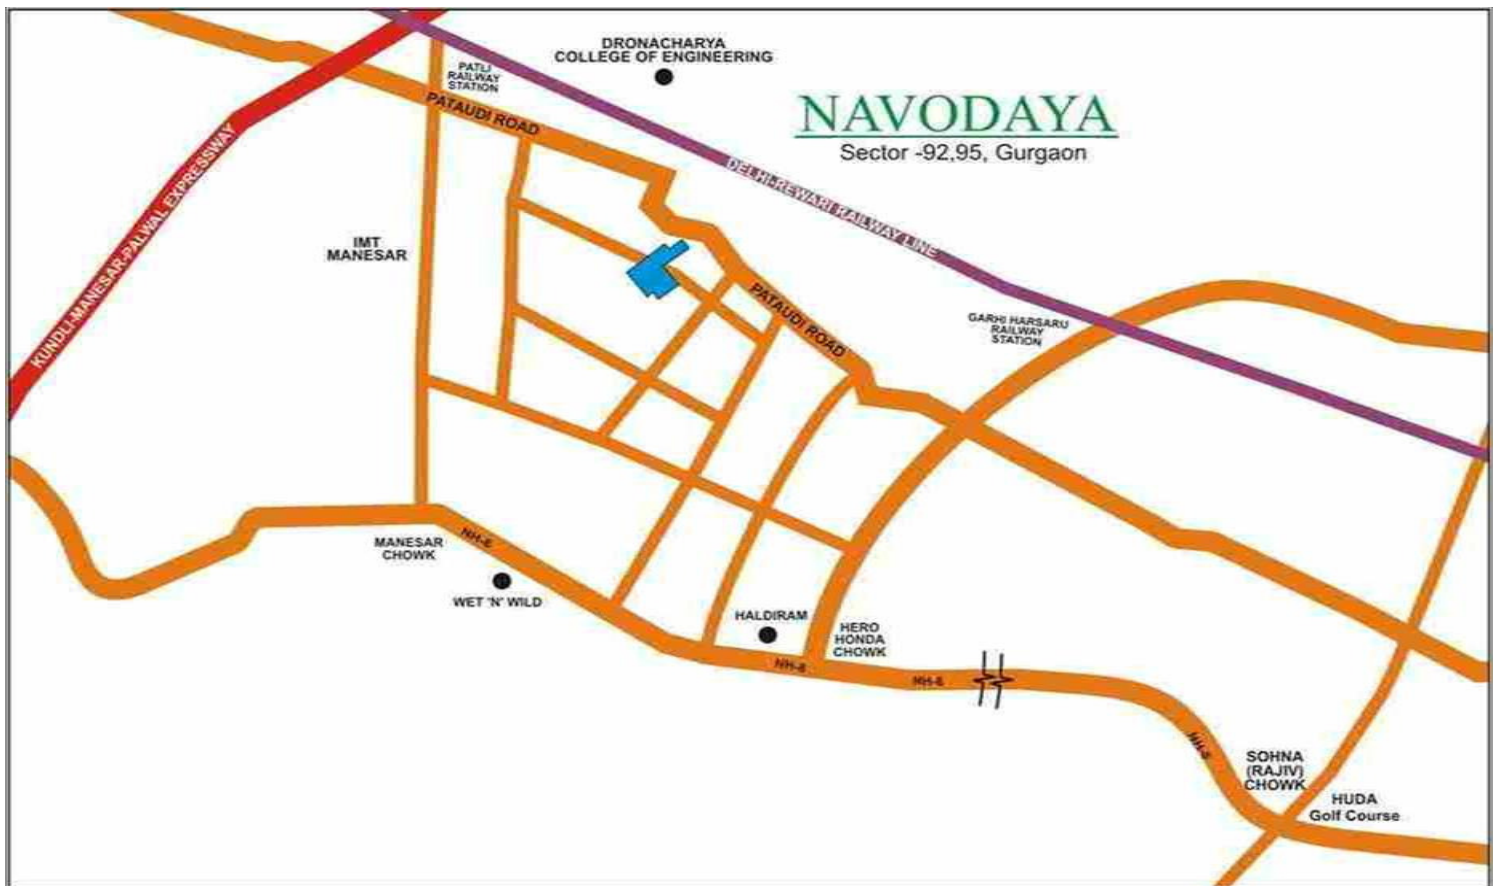

Located in sec-92/95 in the new residential sectors of Gurgaon and adjacent to IMT Manesar.

1 km from IMT Manesar.

4 km from NH-8 IMT Manesar entrance.

12 km from Gurgaon city bus stand.

15 km from Rajiv Chowk.

Manesar is a further extension of gurgaon which is on the path of development after the townships of fast flourishing places like Noida, Gurgaon, Ghaziabad, and Greater Noida. Industrial Model Township (IMT) of Manesar is situated on the National Highway No.8 known as Delhi-Jaipur highway. Distances from various places:-

- Indira Gandhi International Air Port(IGI) - 32Kms.
- Delhi (Connaught place) - 45Kms.
- Gurgaon - 17Kms.