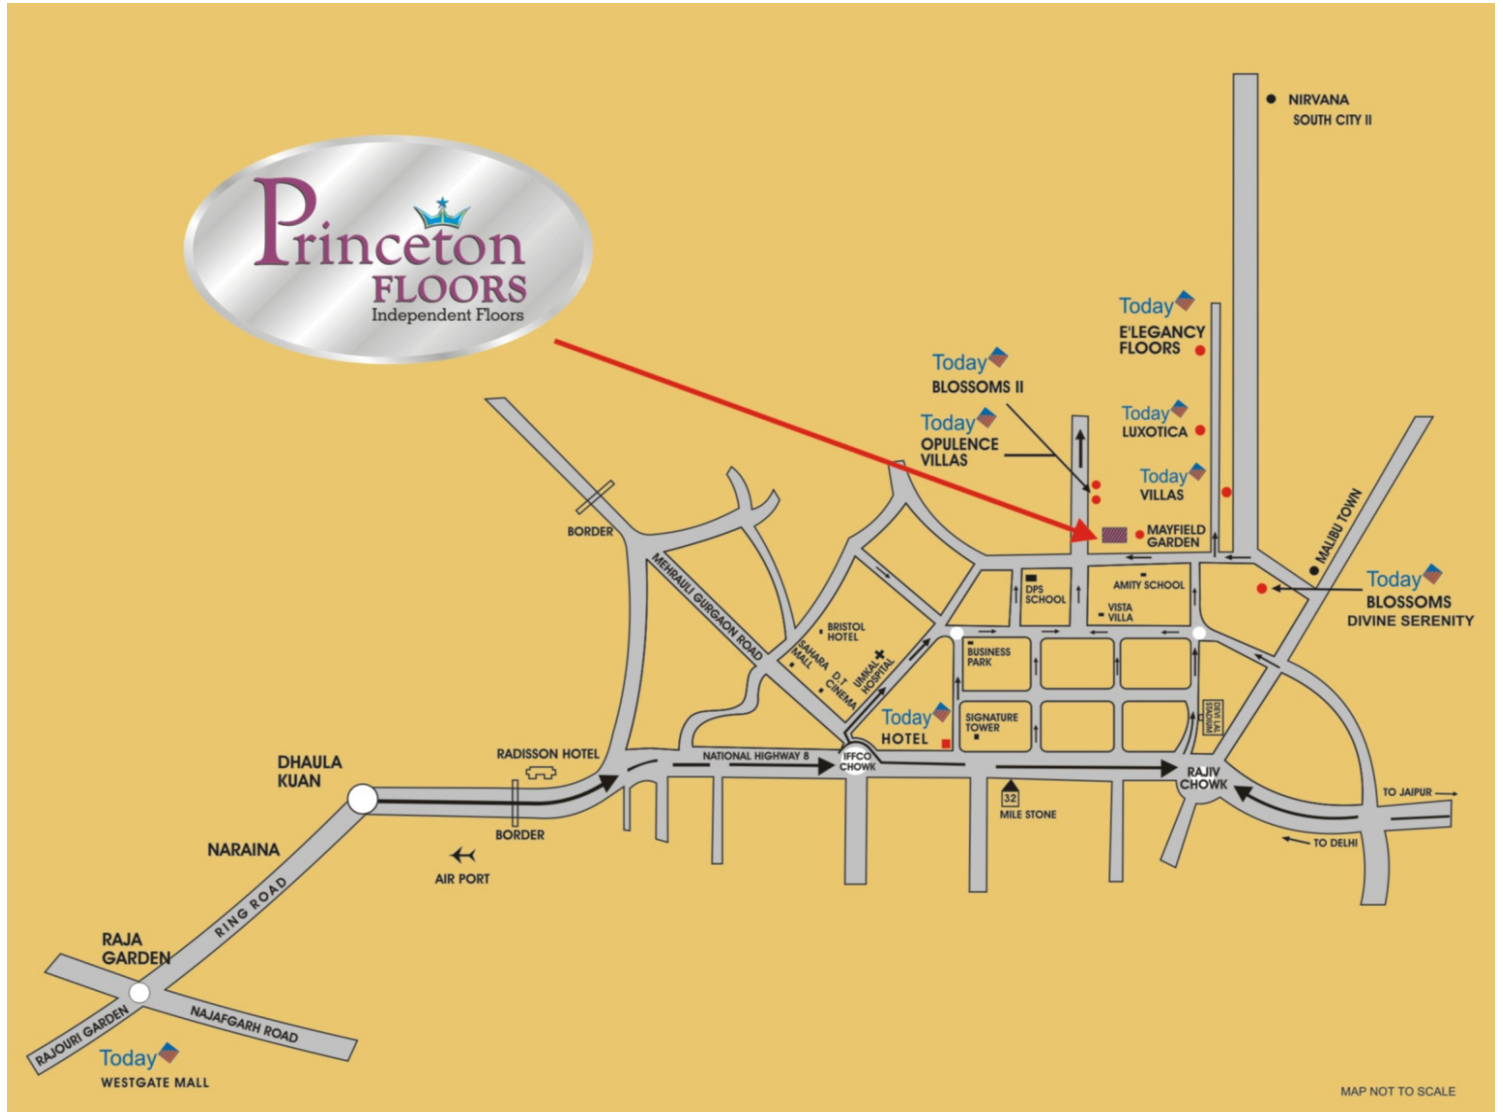

Located at Sec-51, Gurgaon.

Located Amidst already inhabited area
 Easy connectivity from NH - 8 Expressway
 Opposite to Amity International School & close to DPS
 Proposed Metro Station close by
 Malls & Multiplexes in the vicinity
 Multi-speciality Artemis Hospital / hospitals nearby
 Near to Golf course and Sports stadium
 Only 15 min. drive to IG International Airport