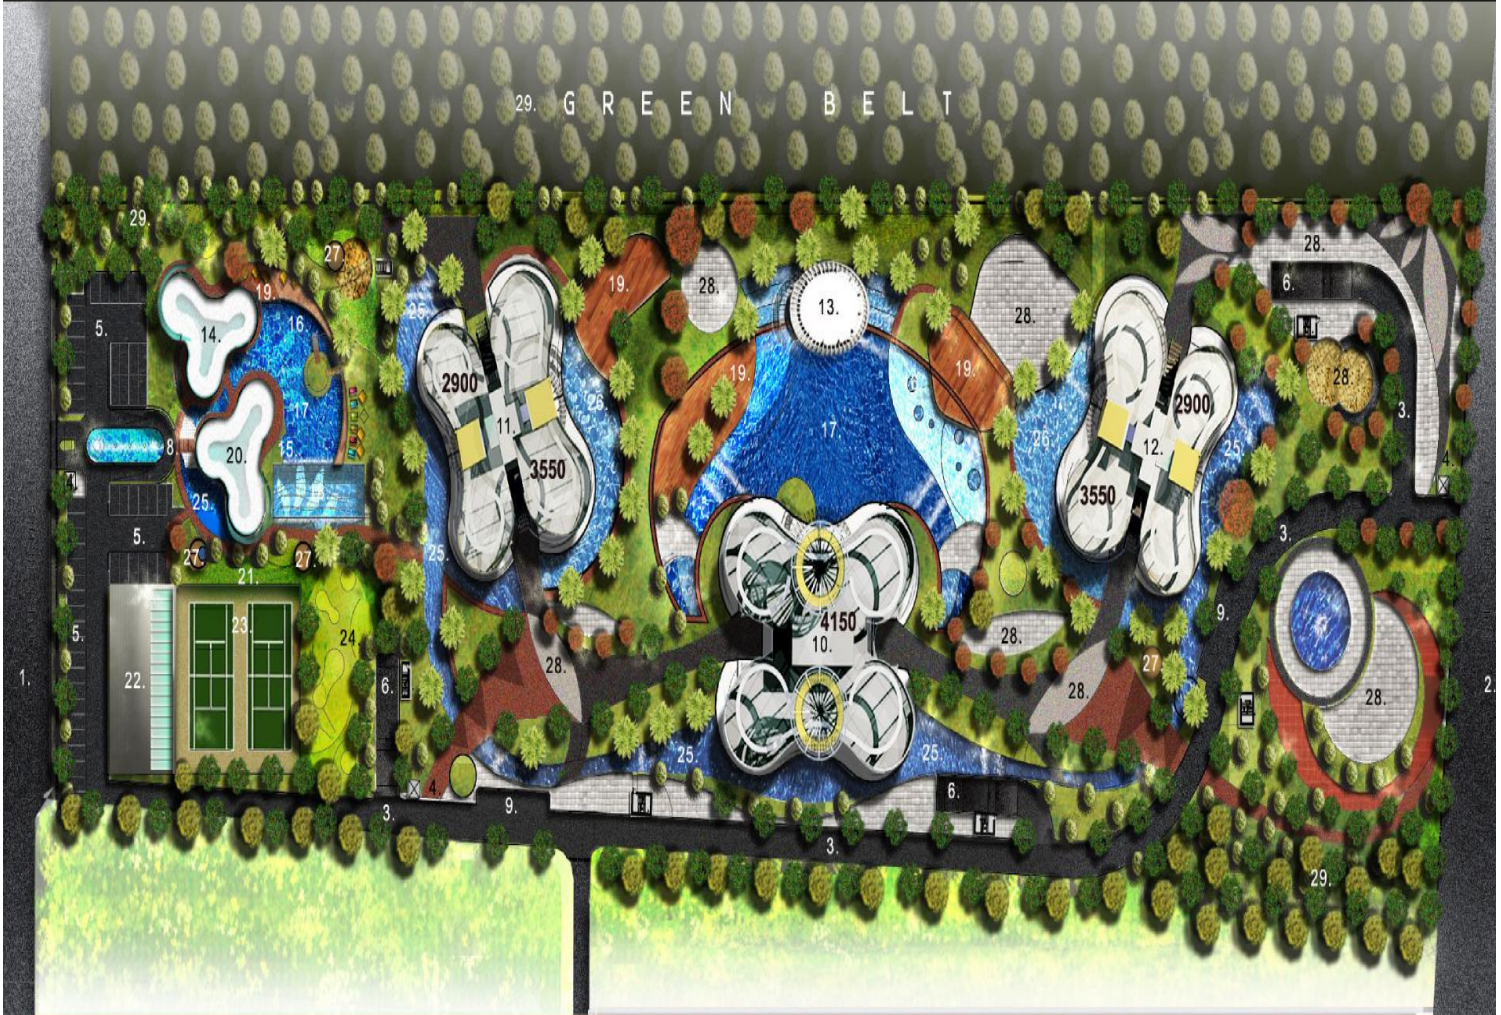

The Forest Spa is located at Sector 93B, Noida Expressway.

Distance Chart from The Forest Spa

DND : 9.0 k.m. Amity : 7.5 k.m. Golf Course : 9.0 k.m. Apollo Hospital : 11. k.m.

*MAP NOT TO SCALE

MASTER PLAN

Legend:

- | | | | | |
|------------------------------|--------------------------------|---------------------------------|-----------------------|---------------------|
| 1. EXISTING ROAD (24m WIDE) | 6. RAMP TO BASEMENT CAR PARK | 12. PALACE THREE | 18. LAP POOL | 24. MINI GOLF |
| 2. EXISTING ROAD (45m WIDE) | 7. ACCESS TO BASEMENT CAR PARK | 13. RESIDENCE'S CLUBHOUSE | 19. SUN DECK | 25. REFLECTION POND |
| 3. NEW ROAD (10m WIDE) | 8. VISITOR DROP OFF POINT | 14. FITNESS & HEALTH SPA CENTRE | 20. RECREATION CENTRE | 26. LOTUS POND |
| 4. SECURITY GUARD HOUSE | 9. SCHOOL BUS DROP OFF POINT | 15. SPA | 21. GARDEN OF EDEN | 27. PAVILIONS |
| 5. CAR PARK | 10. PALACE ONE | 16. KIDS POOL | 22. SPORTS HALL | 28. OPEN PIAZZA |
| | 11. PALACE TWO | 17. SWIMMING POOL | 23. TENNIS COURTS | 29. NATURAL FOREST |