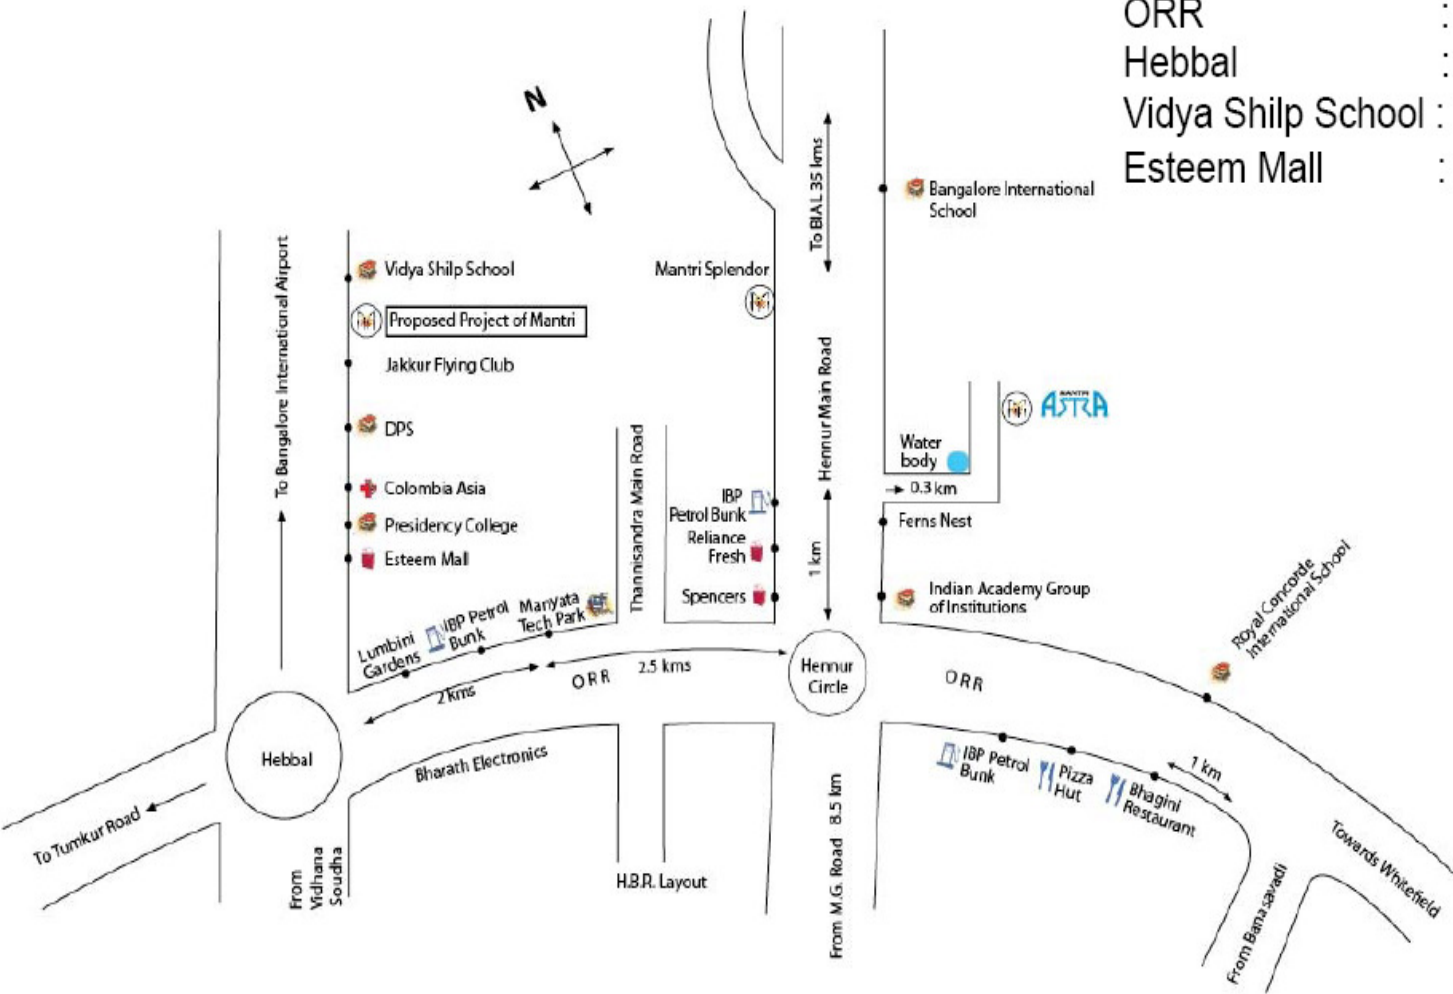

Location

Mantri Astra coming up off the Hennur main Road which is happening place and surrounded with good educational institutions, commercial places & very close to Manyatha Tech Park & ITPL on Whitefield.

Location Map

Distances

M G Road	: 8.5 kms
ORR	: 1.3 kms
Hebbal	: 5.8 kms
Vidya Shilp School	: 10.0 kms
Esteem Mall	: 6.0 kms

Not to scale