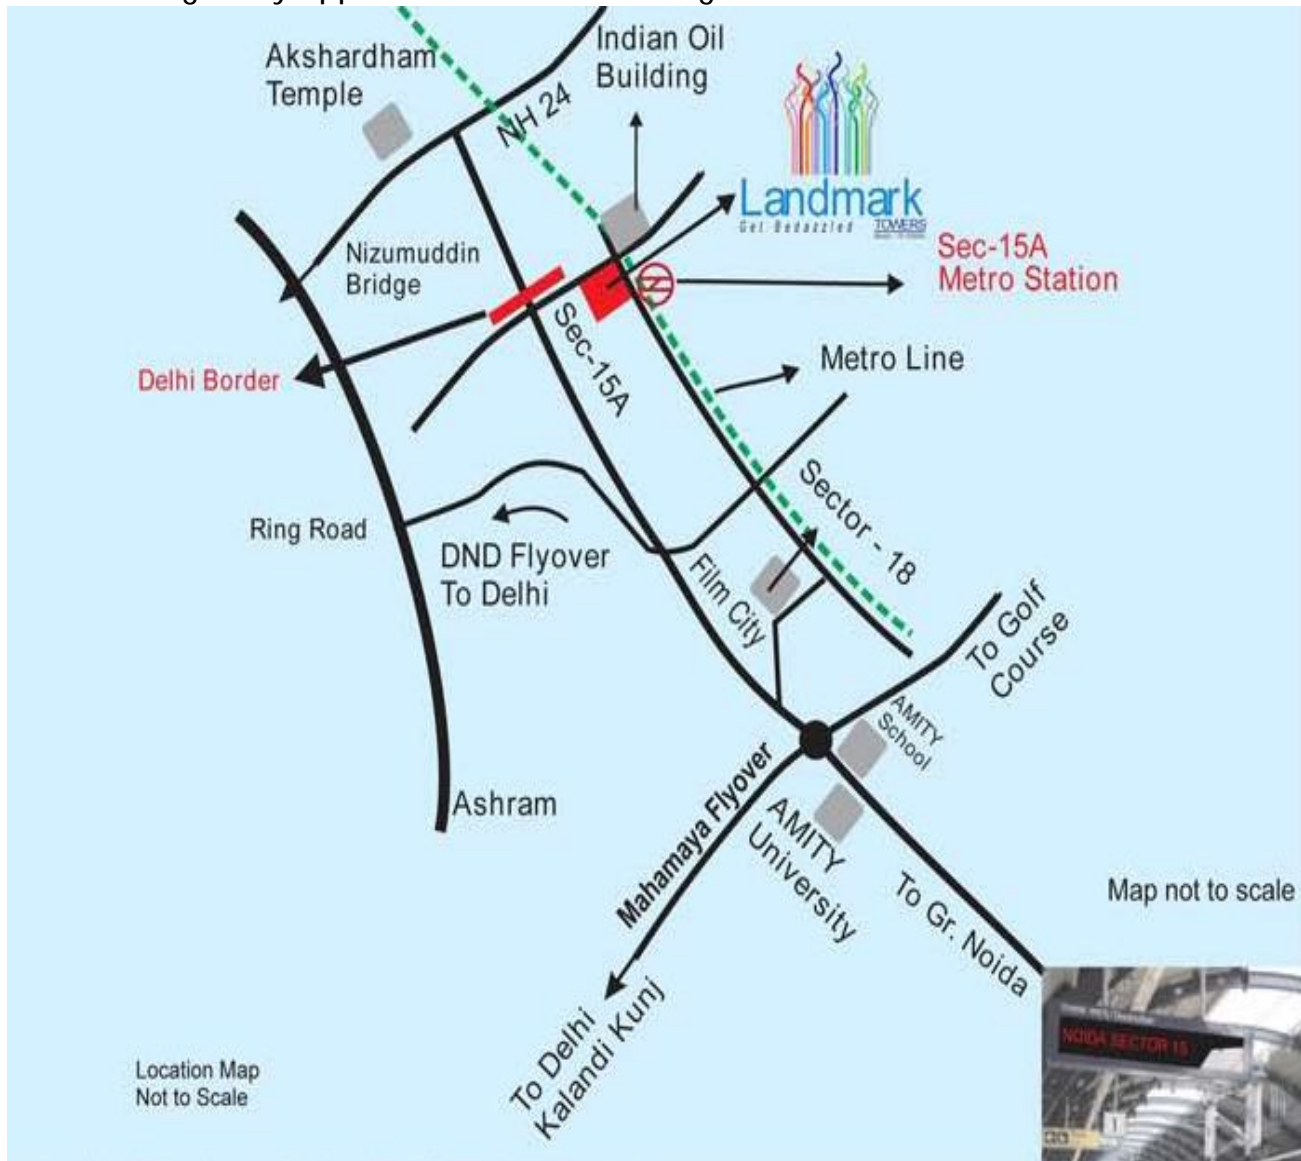

Landmark Towers is strategically located in Noida's Sector-15, Landmark Towers is all about connectivity and commence. The Popular Sector-18 market is close proximity. Located diagonally opposite Indian Oil Building.

Location Highlights

- 0 Km from DND Flyover
- 1 Km from Sector -18 (Atta Market)
- 8 km from Connaught Place
- Located on Delhi-Noida's 1st Metro Station.