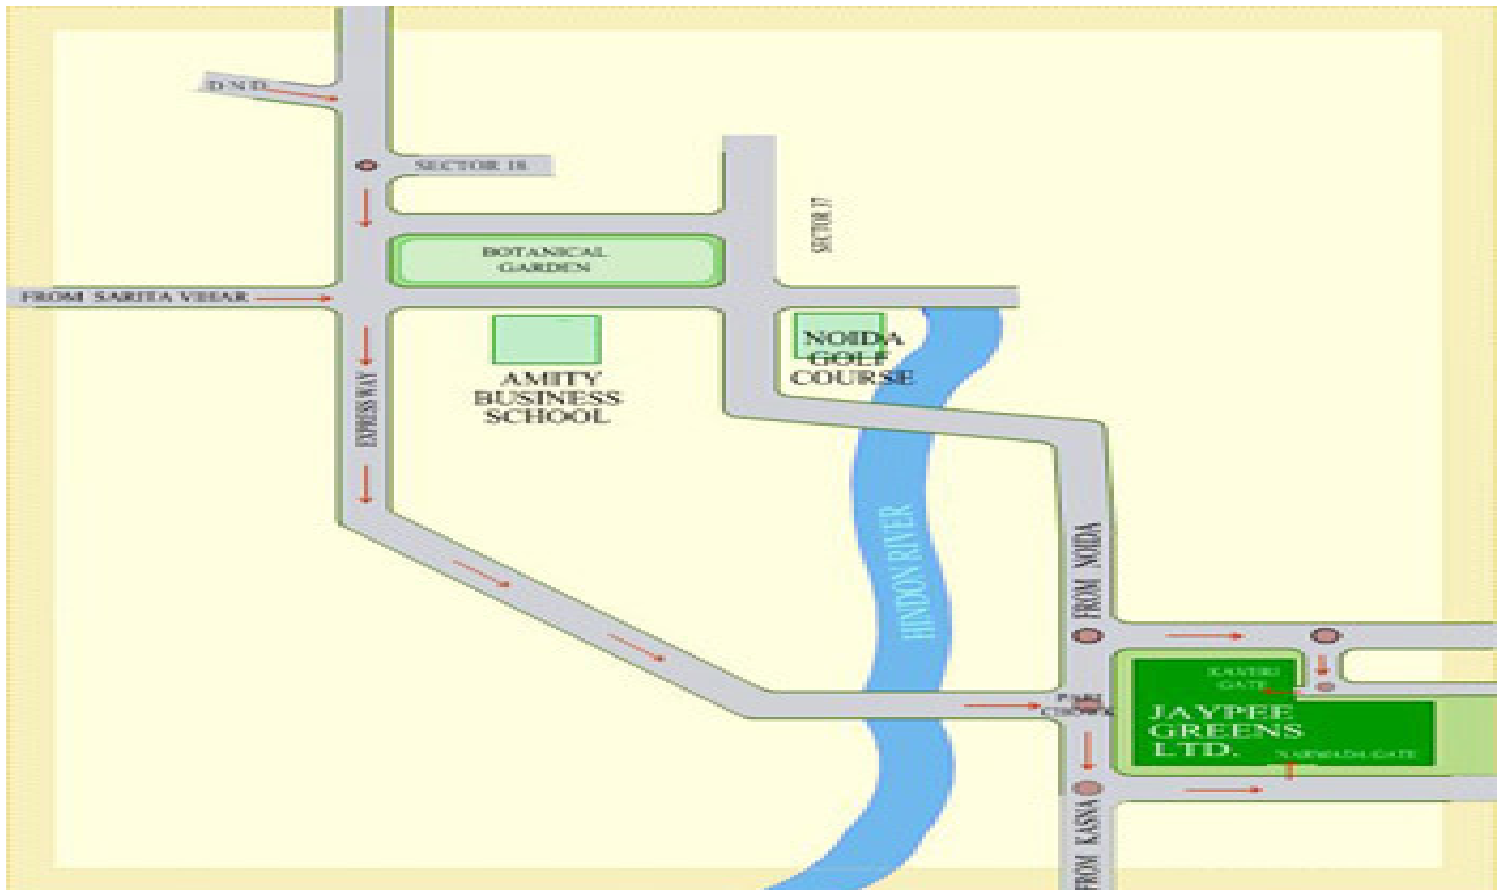

Situated right inside the plush 18 Hole Jaypee green Golf Course (one of the longest courses in the world) in Greater Noida

Greater Noida is a planned township situated in proximity to the India's Capital city, Delhi and falls within the NCR region and is adjacent to Noida, the first industrial township in Asia. It is a township developed on the outskirts of NOIDA. If Noida boasts of a vigorous growth as far as real estate is concerned, Greater Noida tops the chart in real estate development.