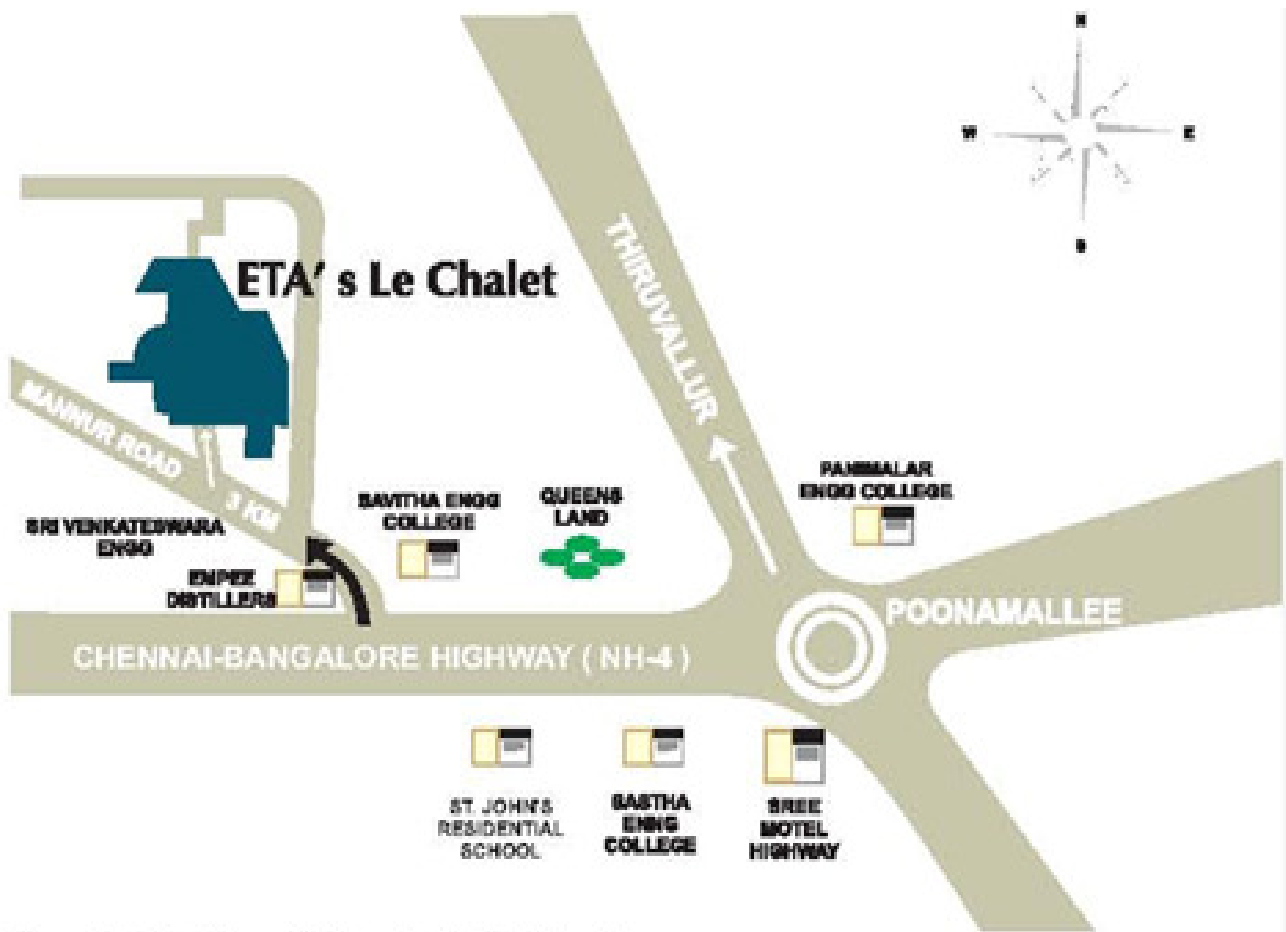

LOCATION MAP

From Savitha Engg. College to Le Chalet - 4km

From Queensland to Le Chalet - 6km

SITE PLAN

Le Chalet
Independent... as you are.