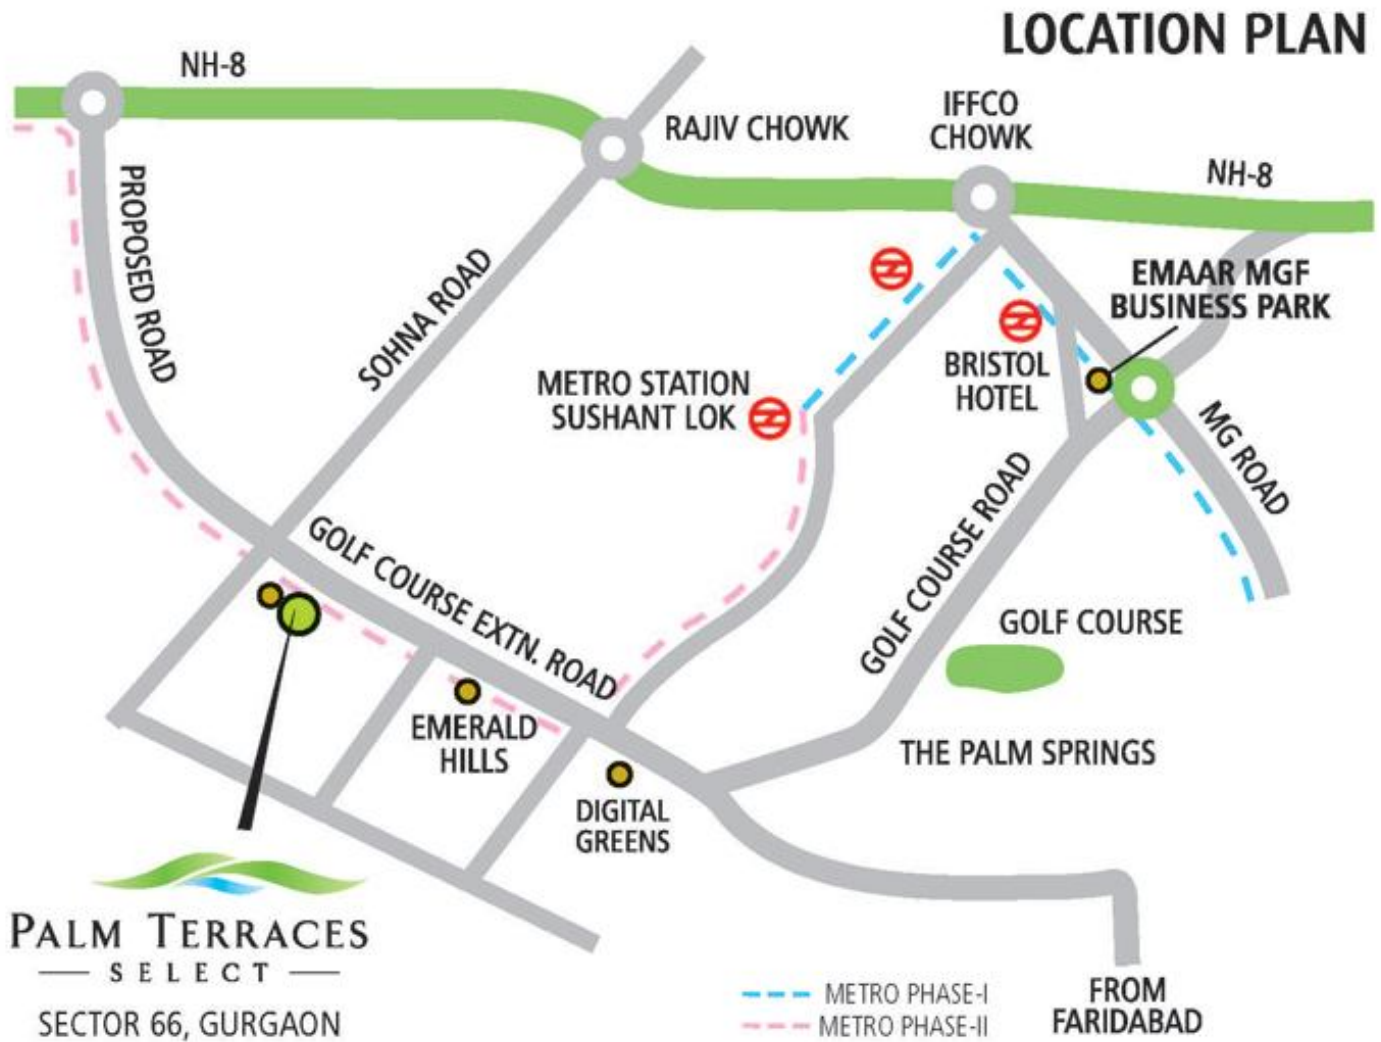

Palm Terraces - Select " in "The Palm Drive", situated on Golf Course Extension Road, Sector-66, Gurgaon.

Legend

- 1) Main Entrance
- 2) Central Greens
- 3) Club House
- 4) Swimming Pool
- 5) Joggers Park
- 6) Joggers Track
- 7) Tennis Court
- 8) Badminton Court
- 9) Basket Ball
- 10) Basement Ramp
- 11) Green Belt

Tower 1 to 4

(G+9 with Terrace Garden)

Tower 5, 6, 7, 11 & 12

(G + 11 with Pent House)

Tower 8, 9 & 10

(G + 12 with Pent House)