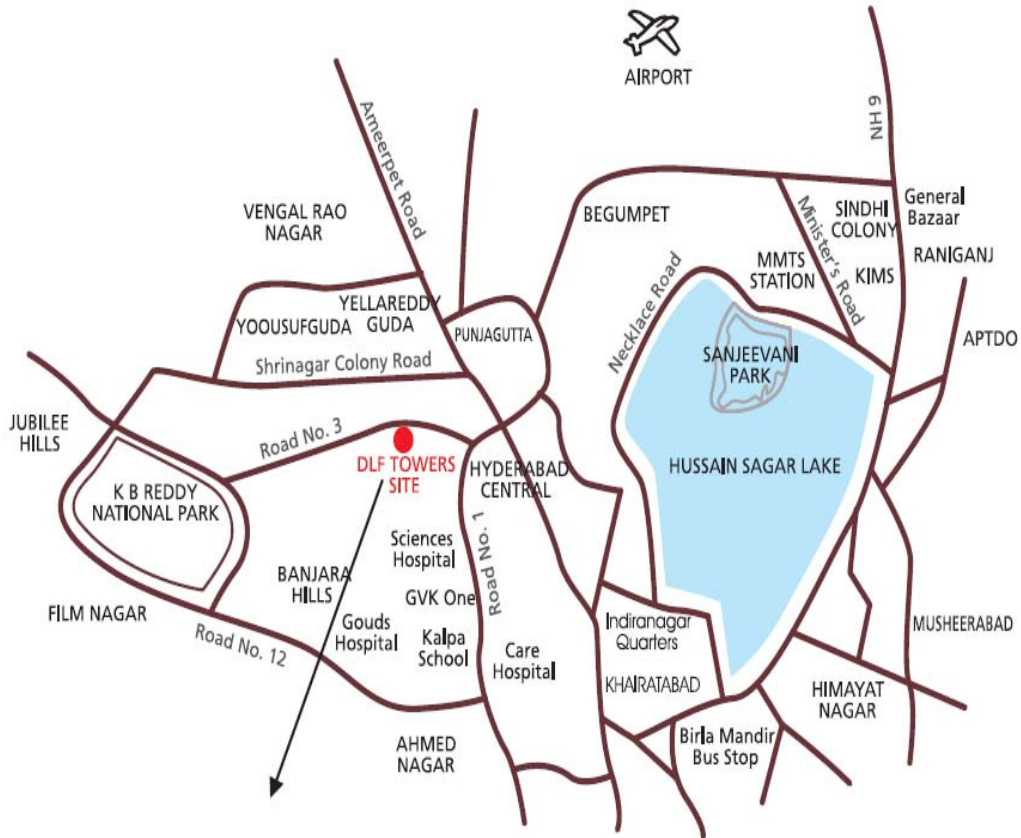

Located on Road No.3, Banjara Hills, Hyderabad

Key Distances (kms)	
Hitec City	07
CBD (Raj Bhavan Road)	08
Begumpet (Old Airport)	07
New Airport	30
Nampallai Railway Station	08
Secunderabad Railway Station	12
Secunderabad	09
Abids Market	08
Charminar	13