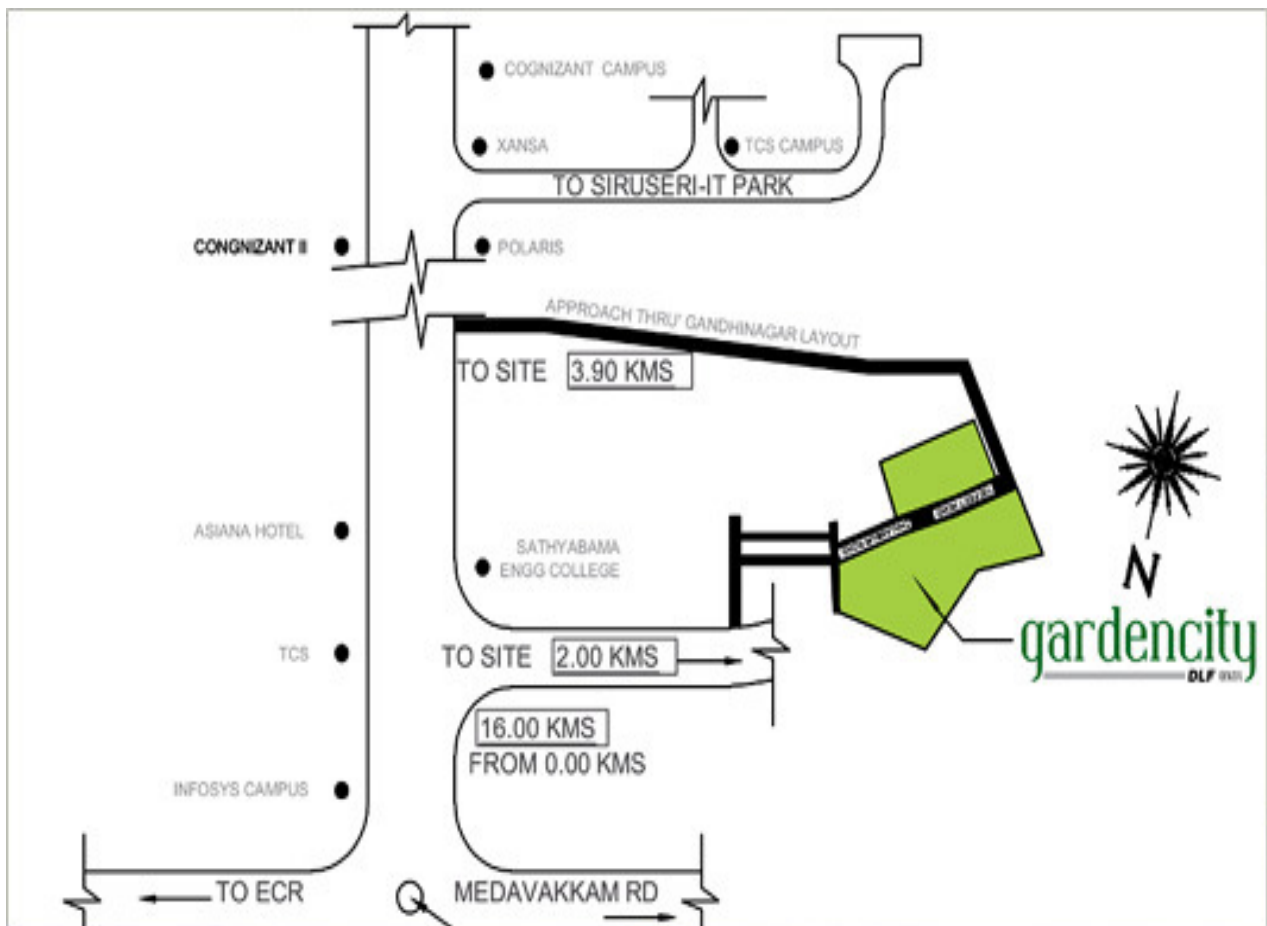

Location

Gardencity, is located off the prestigious 6 lane IT Corridor (also called Old Mahabalipuram Road or OMR), which starts from Madhya Kailash Temple Junction and connects with Tirupporur, 40 kms away.

Key Distance

- 20 kms from Airport
- 30 kms from Egmore Railway Station
- 2 kms from Satyabhama University
- 15 kms from Tidel Park
- 35 kms from Chennai Central Bus Stand
- 8 kms from MRTC Station

Location Map

Gardencity, is accessible by a 60 feet road leading 2 km west from the OMR. This premium township will have access to the proposed Siruseri Airport Road, allowing faster access to the airport.