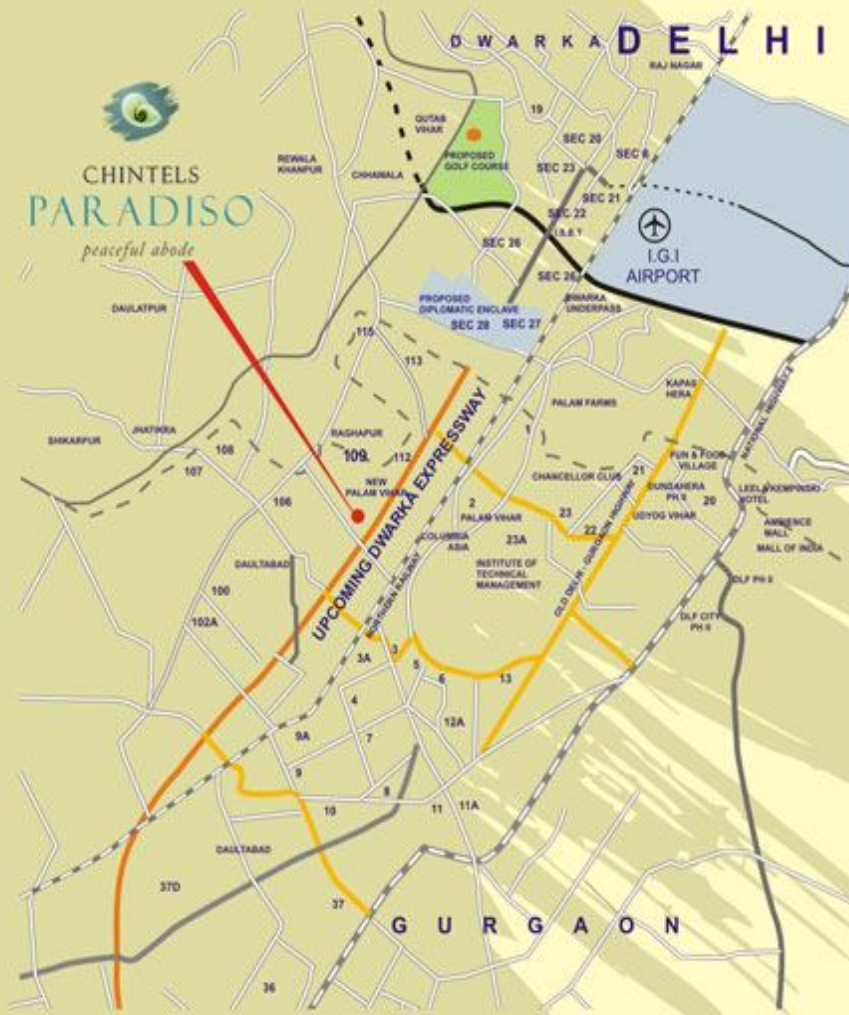

LOCATION MAP

Not to scale

0' kilometers from Delhi

A stone's throw from the Dwarka Expressway also called Northern Peripheral Road (NPR) (a new 150-metre wide road which will connect Dwarka to Gurgaon) with a proposed Metro Line

Walking distance from the commercial belt alongside the NPR

1 kilometre from Palam Vihar

3 kilometres from Dwarka, the new diplomatic enclave and Golf Course

5 kilometres from the IGI Terminal 3

S I T E P L A N