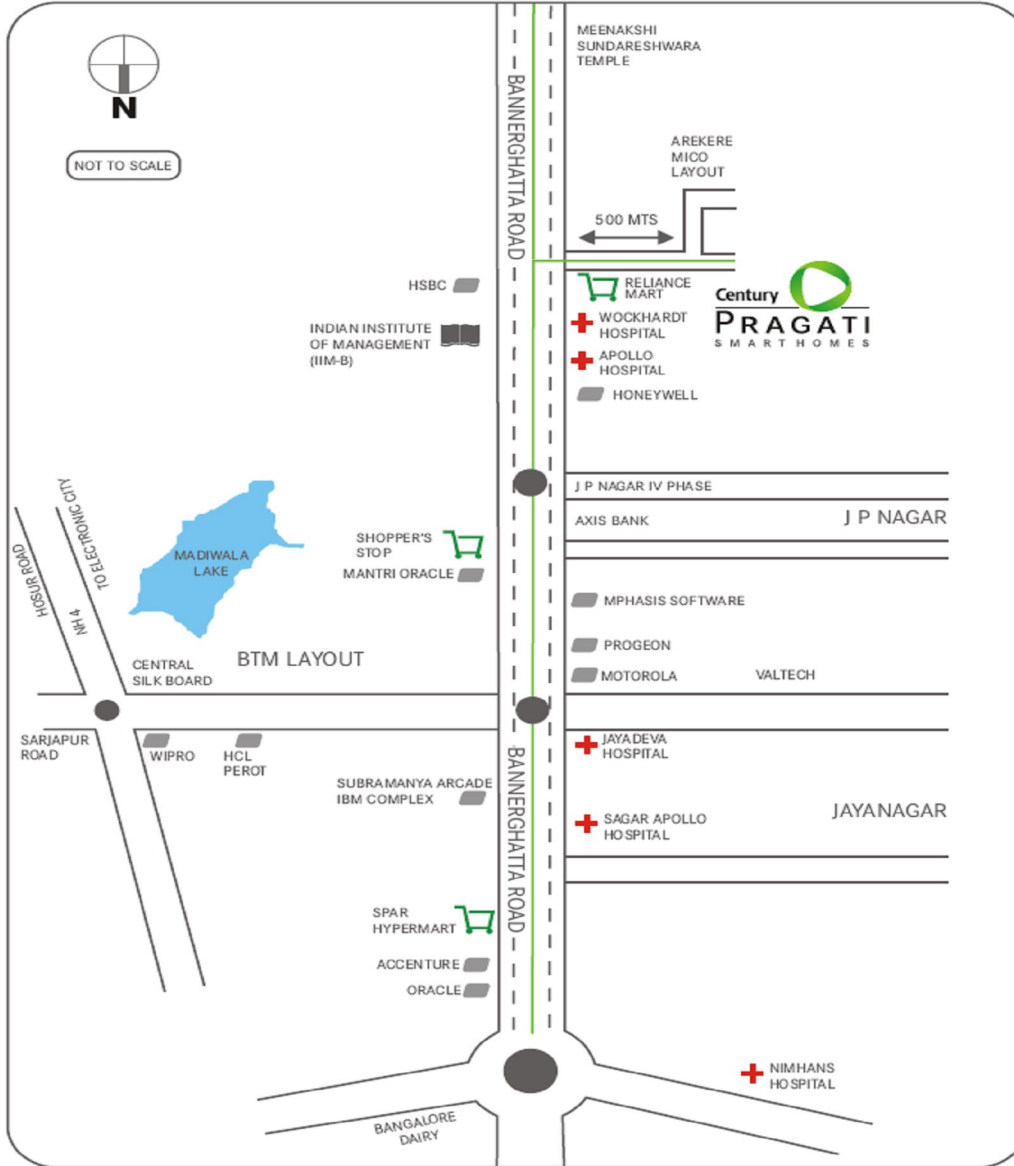

## LOCATION MAP

MAJESTIC RAILWAY STATION	- 15 KMS
M G ROAD	- 12 KMS
VIDHANA SOUDHA	- 11 KMS
ELECTRONIC CITY	- 9 KMS
IIM BANGALORE	- 500 MTS

Century Pragati is located near IIM-Bangalore, on Bannerghatta Road. Conveniently close to some of the best office complexes, schools, shopping malls and hospitals in the IT corridor of south Bangalore.