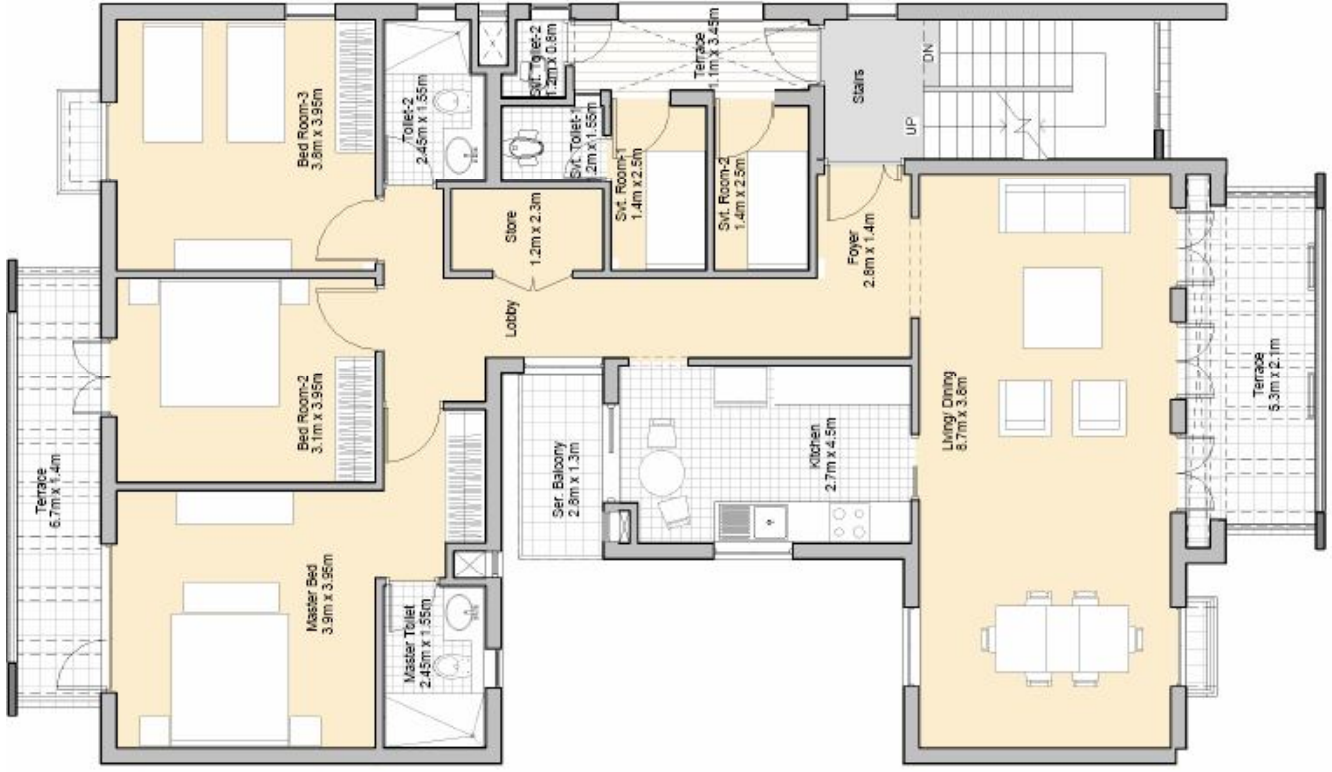

LAURUS FLOORS

premium floors by vatika

On 500 sq.yrds plot

First Floor Unit Area: 2113.62 Sq.Ft

Ground Floor Unit Area: 2205.11 Sq.Ft

Second Floor Unit Area: 1902 Sq.Ft

Terrace Plan