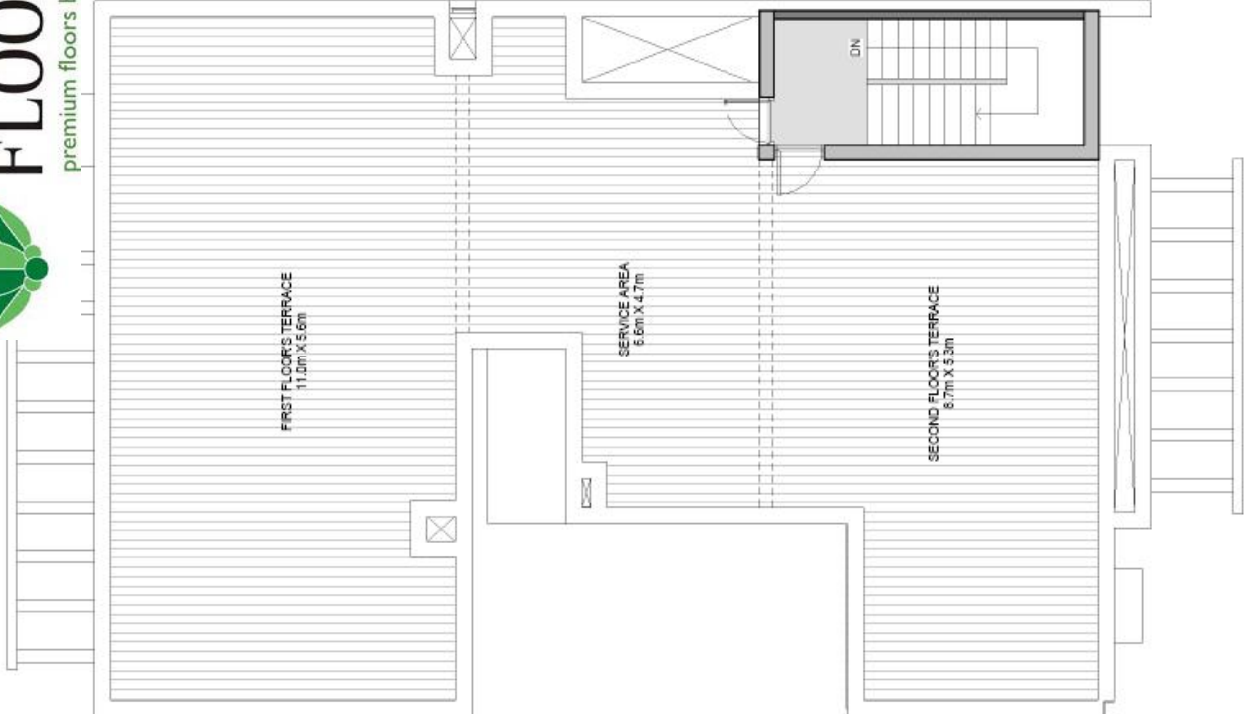

LAURUS FLOORS

premium floors by vatika

On 500 sq.yrds plot

First Floor Unit Area: 2113.62 Sq.Ft

Ground Floor Unit Area: 2205.11 Sq.Ft

Second Floor Unit Area: 1902 Sq.Ft

Terrace Plan