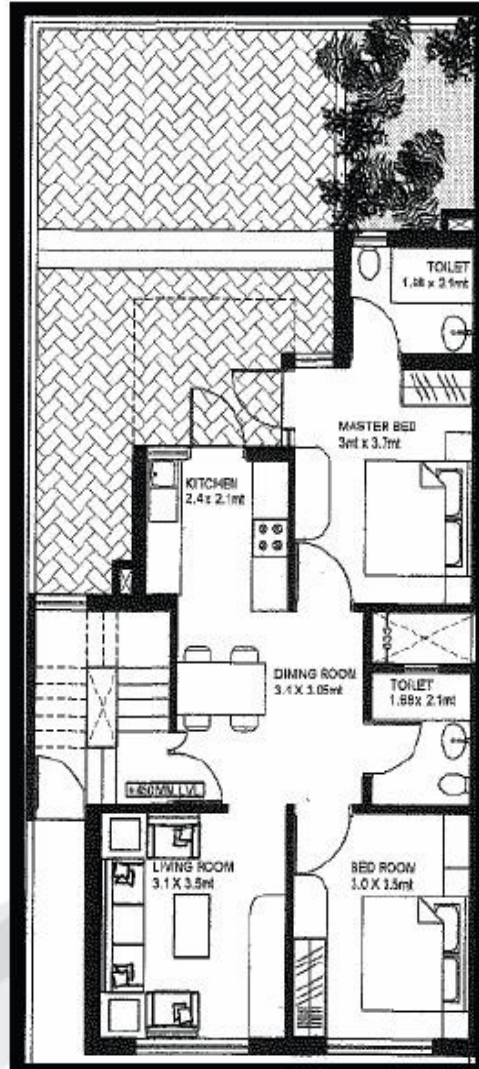

**Ground Floor Plan**

**Built-Up Area : 781.25**

**Equivalent Super Area : 1091.67 sq.ft.**

 **emilia**  
floors  
EXCLUSIVE FLOORS BY VATIKA