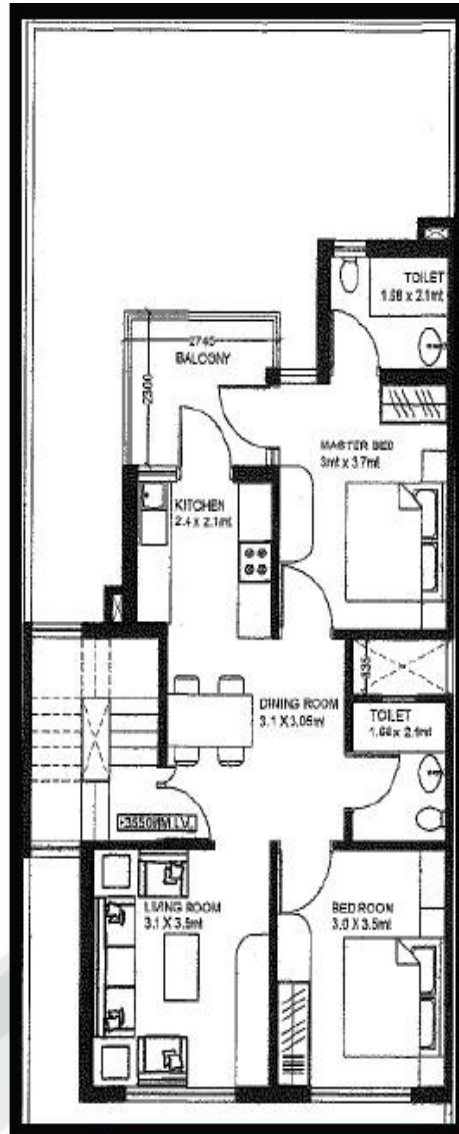

First Floor Plan

Built-Up Area : 781.25

Equivalent Super Area : 1091.67 sq.ft.

**emilia**
floors
EXCLUSIVE FLOORS BY VATIKA