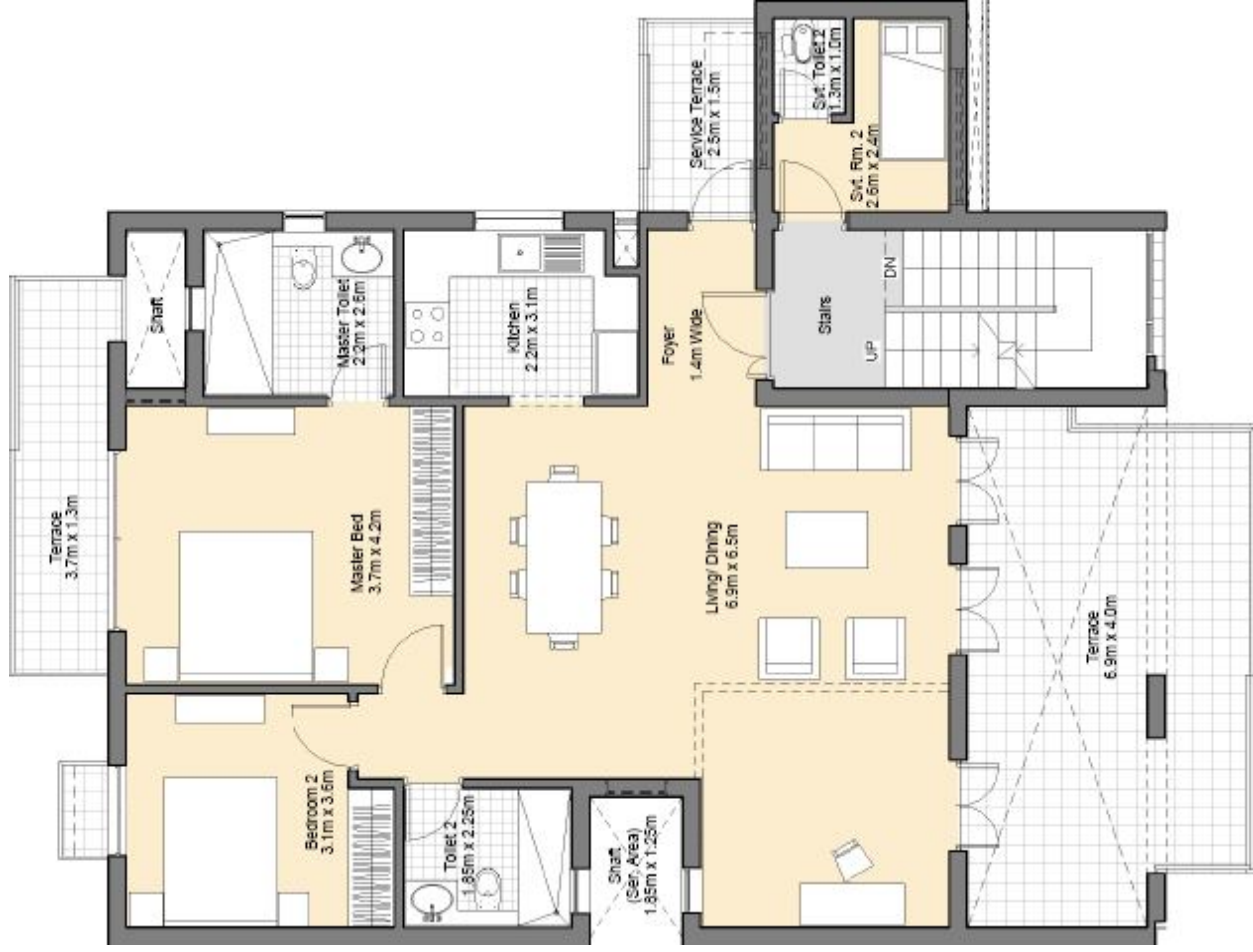

On 360 sq.yrds  
plot

First Floor Unit Area: 1694.90 Sq.Ft

Ground Floor Unit Area: 1755.72 Sq.Ft

**Second Floor Unit Area: 1597.7 Sq.Ft**

**Terrace Plan**

**ASTER FLOORS**  
premium floors by vatika