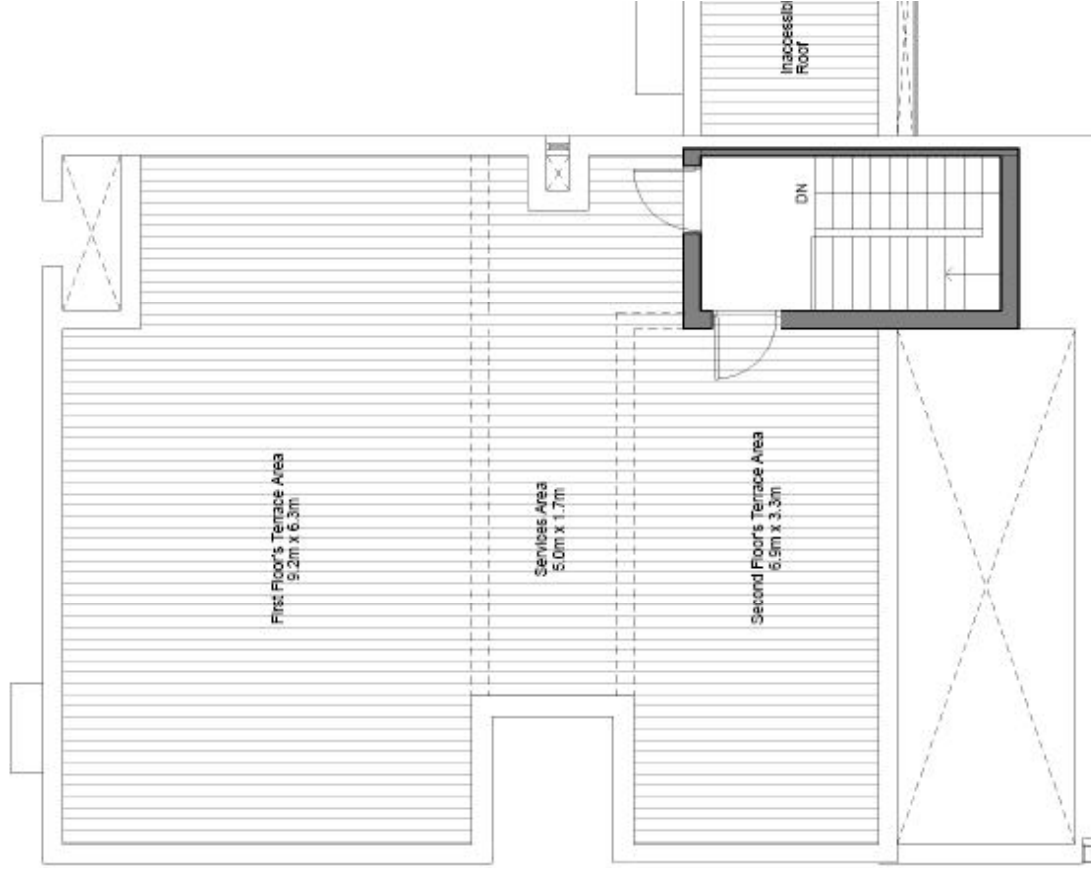

On 360 sq.yrds  
plot

First Floor Unit Area: 1694.90 Sq.Ft

Ground Floor Unit Area: 1755.72 Sq.Ft

**Second Floor Unit Area: 1597.7 Sq.Ft**

**Terrace Plan**

**ASTER FLOORS**  
premium floors by vatika