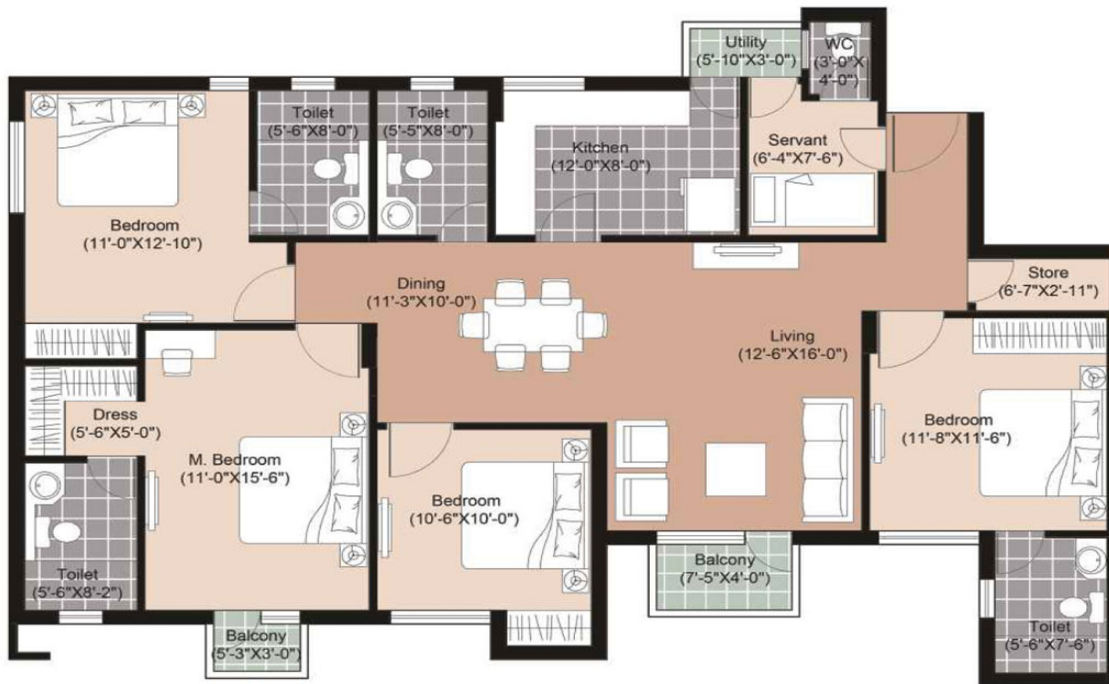

1870 SQFT

Type - X1

4BR4TSQ + Store : 1870 sq. ft.

D1: G01*-1201*
D2: G02-1202