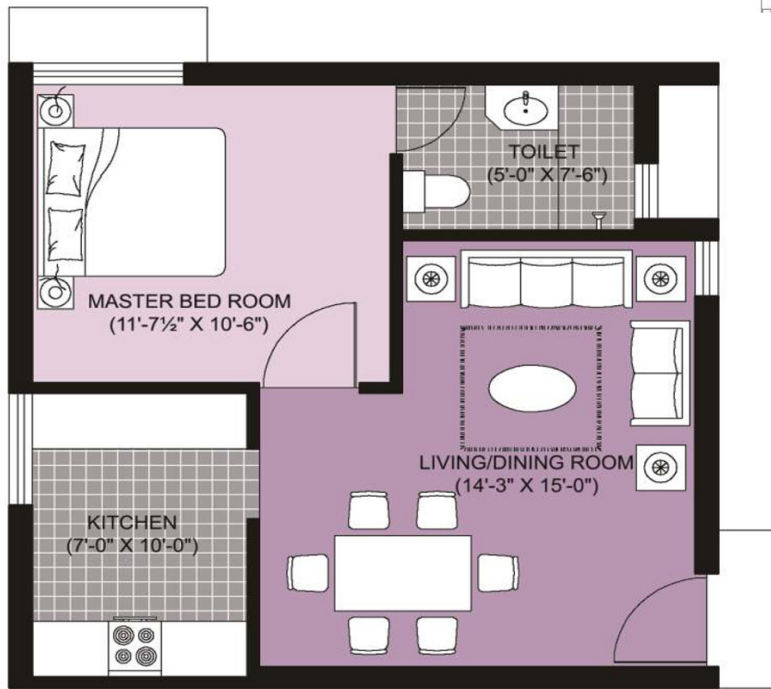

Type - C

1BR1T Unit Sale Area - 622 sq. ft.

T07 - G01
 T08 - G01
 T09 - G01