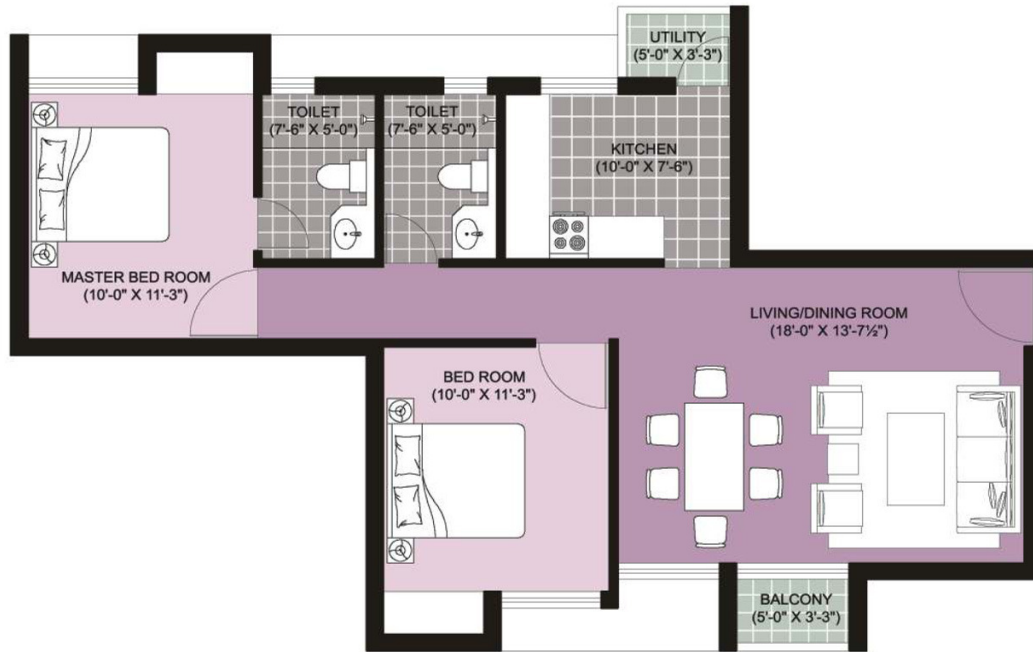

## Type - B2

2BR2T Unit

Sale Area - 1081 sq. ft.

T01 - G01  
 T02 - G01  
 T03 - G01