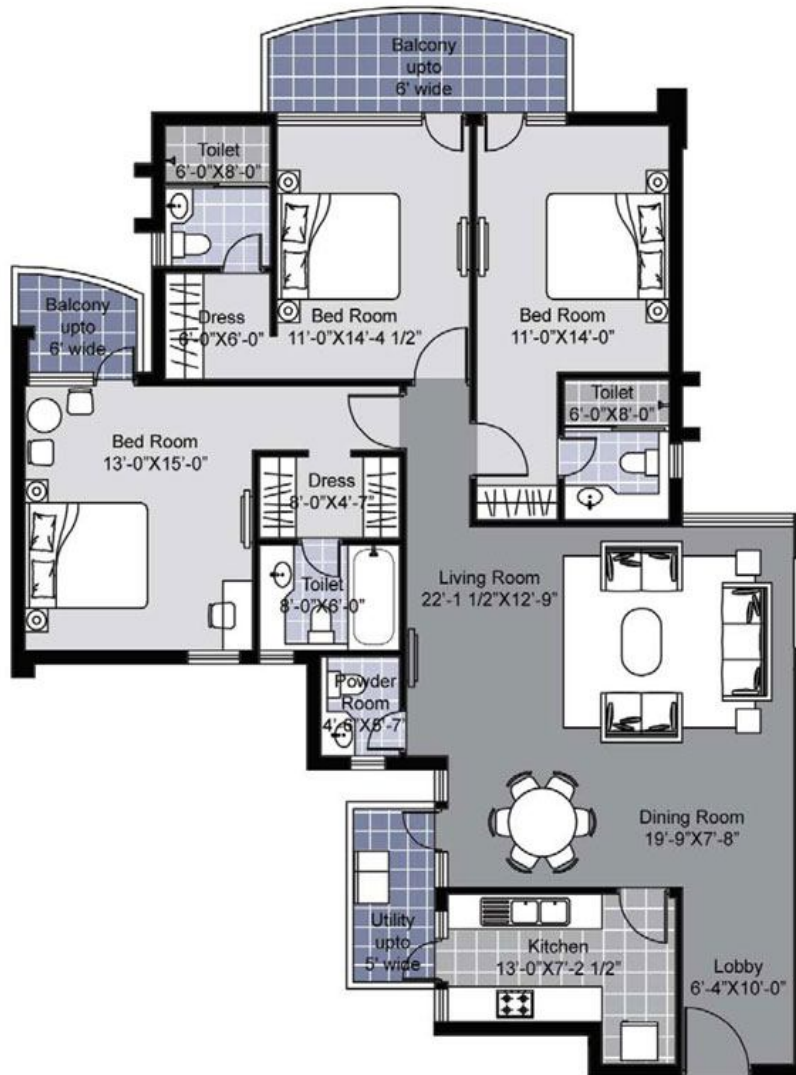

Type Z1 3BR3T

Saleable Area = 2130 sq. ft.

A1: G03, G04*, 103, 104*
A2: G03, G04*, 103, 104*

Please note: * indicates mirror image

Call Us : UK 020 8090 4217 * USA (917) 338 6416 * Canada (613) 482 9788 * India 9717841117