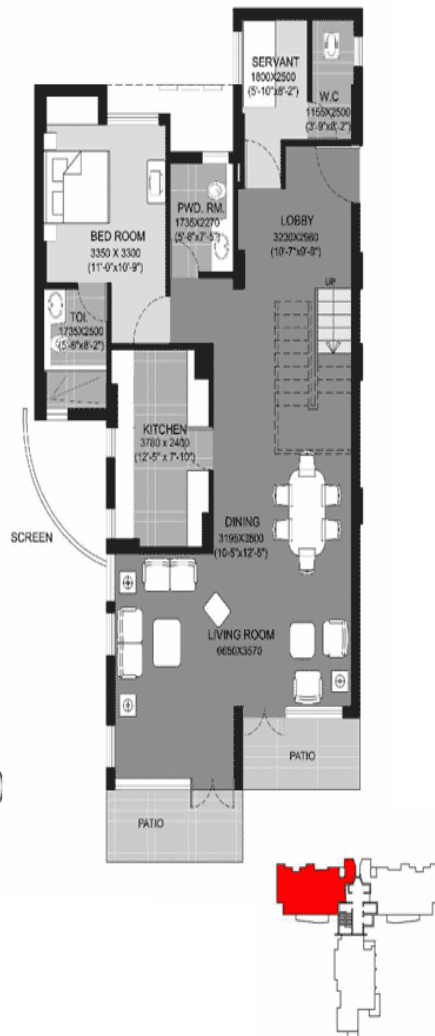

Type Townhouse
(Lower Floor)

Type Townhouse
(Upper Floor)

3007 sq.ft. (279.4 sq.m.)
Terrace - 285 sq.ft. (26.48 sq.m.)

- T01 G01,G02
- T02 G01,G02
- T03 G01,G02
- T04 G01,G02
- T05 G01,G02
- T06 G01,G02
- T07 G01,G02
- T08 G01,G02

* PLANS AND OTHER DETAILS SUBJECT TO CHANGE