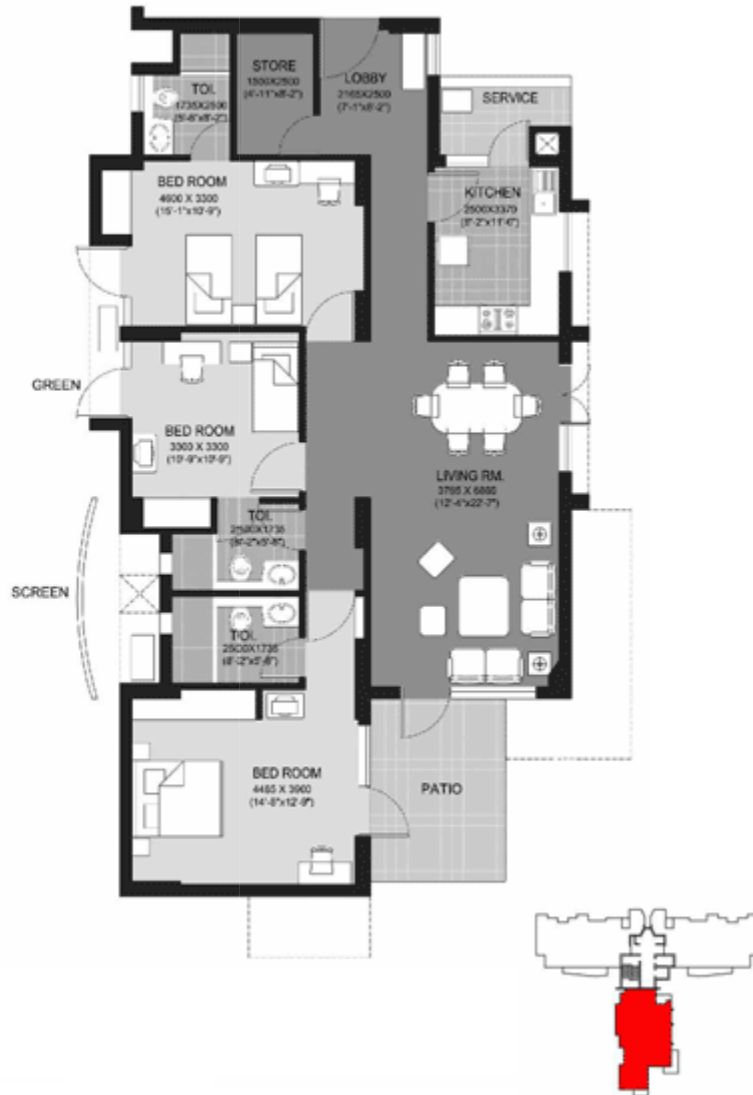

Type 3BR(G2)
(3T OS)

1935 sq.ft. (179.8 sq.m.)

- T02 G03
- T04 G03
- T05 G03
- T06 G03
- T07 G03

* PLANS AND OTHER DETAILS SUBJECT TO CHANGE