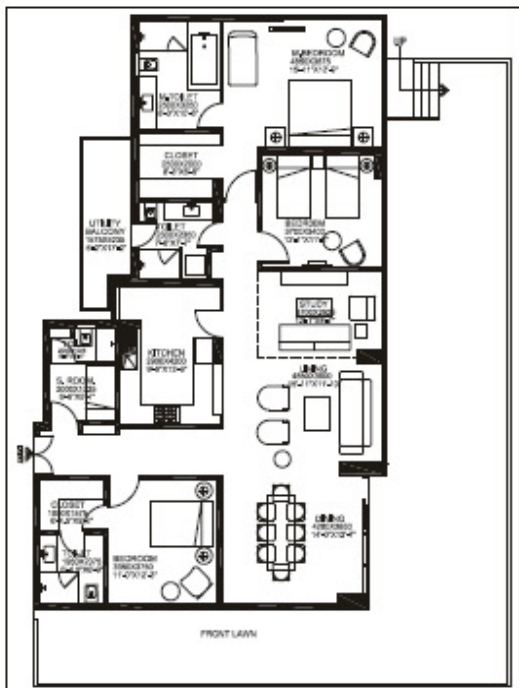

2427 sqft (3BR+Study+Store+Front Lawn)

**4A** **The Grand Arch™** **3BR + STUDY + S.ROOM + FRONT LAWN**

FLOOR PLAN

CORE PLAN

KEY PLAN GROUND FLOOR

SITE PLAN NOT TO SCALE

UNIT TYPE 4a 3BR + Study+ S.Room+ Front Lawn  
GRAND ARCH East & West wing  
AREA 225.6 SQ.M / 2427 SQ.FT