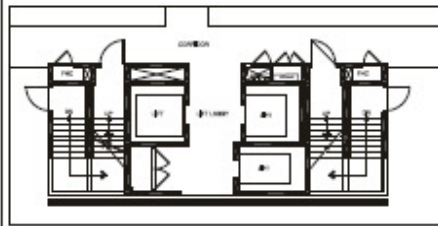

2427 sqft (3BR+Study+Store+Front Lawn)

**4A** **The Grand Arch™** **3BR + STUDY + S.ROOM + FRONT LAWN**

FLOOR PLAN

CORE PLAN

KEY PLAN GROUND FLOOR

SITE PLAN NOT TO SCALE

UNIT TYPE 4a 3BR + Study+ S.Room+ Front Lawn  
GRAND ARCH East & West wing  
AREA 225.6 SQ.M / 2427 SQ.FT