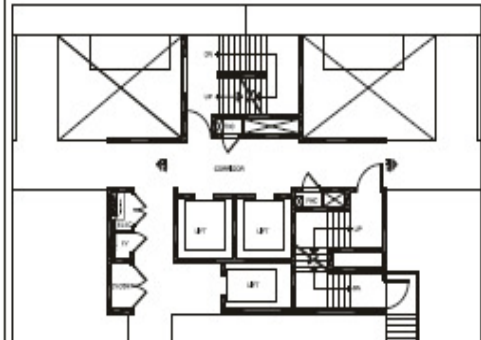

2164 sqft (3BR+Store+Lawn)

**3BR + S.ROOM + LAWN** **The Grand Arch™** **3B**  
LUXURY OF LIVING

UNIT TYPE 3B	3BR + S. Room + Lawn
TOWER	B,D,F,H
AREA	201.1 SQ.M / 2164 SQ.FT

NOT TO SCALE