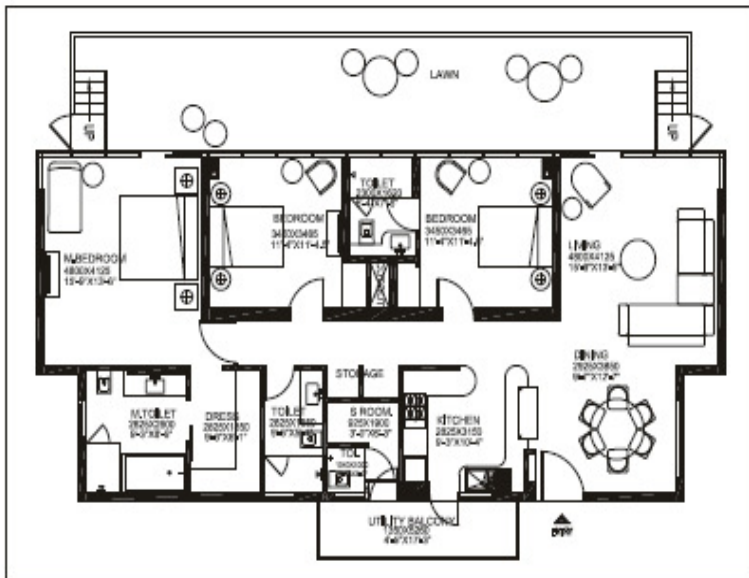

2164 sqft (3BR+Store+Lawn)

**3BR + S.ROOM + LAWN** **The Grand Arch™** **3B**  
LUXURY OF LIVING

UNIT TYPE 3B	3BR + S. Room + Lawn
TOWER	B,D,F,H
AREA	201.1 SQ.M / 2164 SQ.FT

NOT TO SCALE