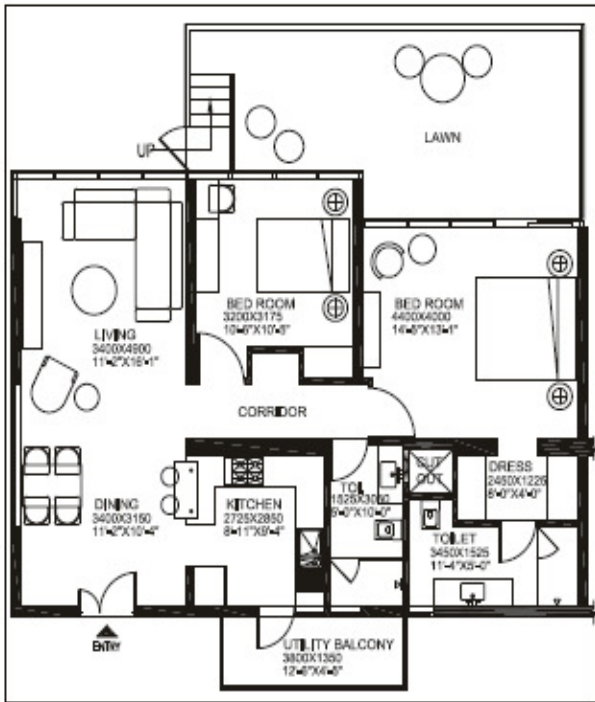

1375 sqft (2BR+Lawn)

2BR + LAWN **The Grand Arch™** **2A**
LUXURY APARTMENTS

FLOOR PLAN

UNIT TYPE 2A	2BR + Lawn
TOWER	B,D,F,H
AREA	127.78 SQ.M / 1375 SQ.FT

CORE PLAN

KEY PLAN OF GROUND FLOOR

SITE PLAN

NOT TO SCALE