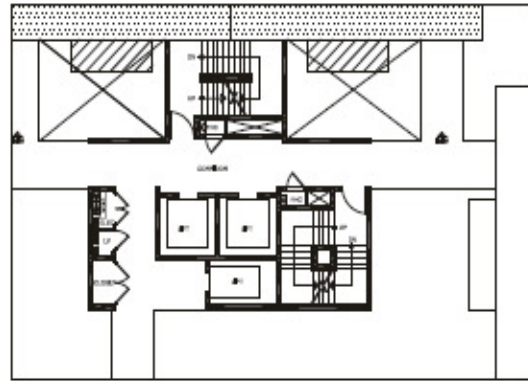

1375 sqft (2BR+Lawn)

2BR + LAWN **The Grand Arch™** **2A**
LUXURY APARTMENTS

FLOOR PLAN

UNIT TYPE 2A	2BR + Lawn
TOWER	B,D,F,H
AREA	127.78 SQ.M / 1375 SQ.FT

CORE PLAN

KEY PLAN OF GROUND FLOOR

SITE PLAN

NOT TO SCALE