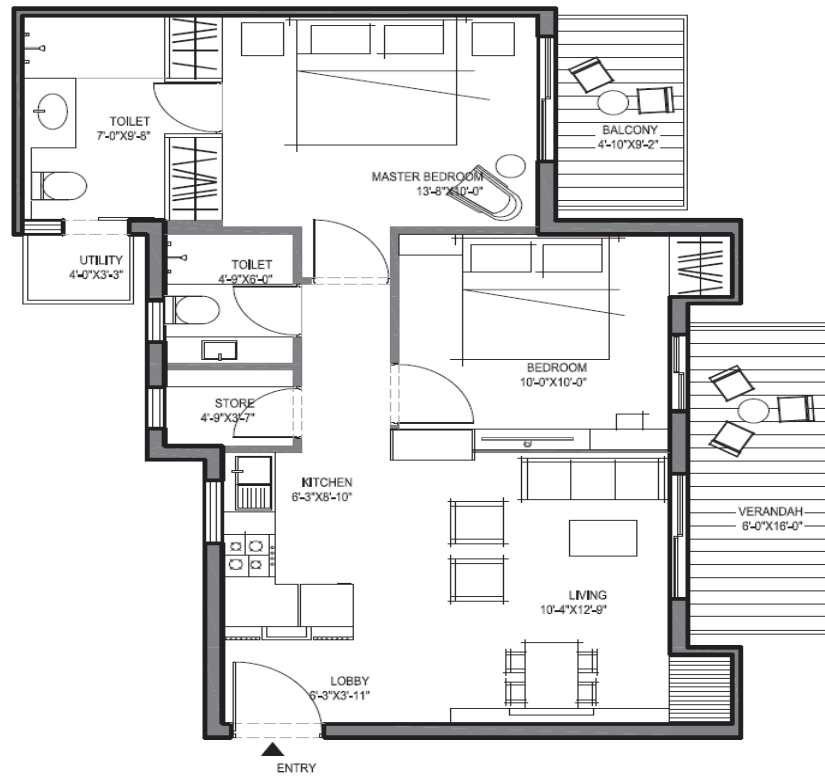

**900
SQ.FT.**

**2BR2T, D/D, KITCHEN,
TERRACE + BALCONY**

Customization Option 1
2BR2T with 1 Dresser, D/D,
KITCHEN, STORE,
TERRACE + BALCONY

Customization Option 2
1BR2T + STUDY, D/D
+ FAMILY LOUNGE,
LARGE KITCHEN,
TERRACE + BALCONY