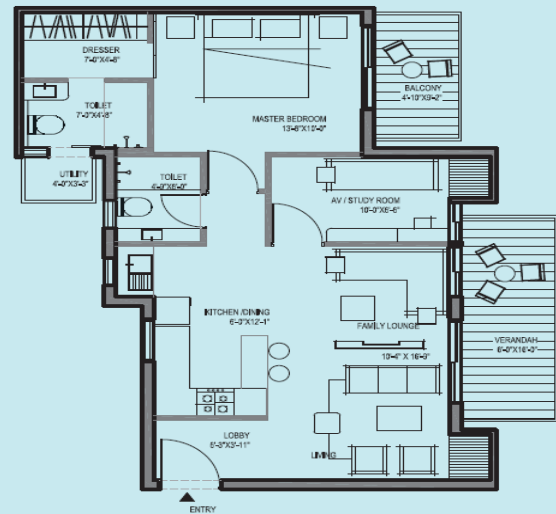

**900
SQ.FT.**

**2BR2T, D/D, KITCHEN,
TERRACE + BALCONY**

Customization Option 1
2BR2T with 1 Dresser, D/D,
KITCHEN, STORE,
TERRACE + BALCONY

Customization Option 2
1BR2T + STUDY, D/D
+ FAMILY LOUNGE,
LARGE KITCHEN,
TERRACE + BALCONY