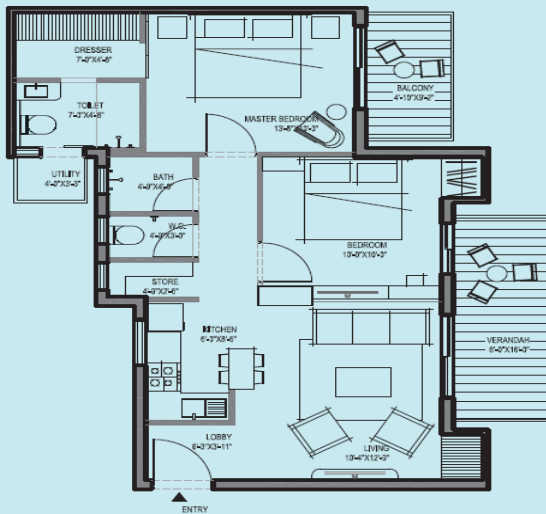

**900
SQ.FT.**

**2BR2T, D/D, KITCHEN,
TERRACE + BALCONY**

Customization Option 1
2BR2T with 1 Dresser, D/D,
KITCHEN, STORE,
TERRACE + BALCONY

Customization Option 2
1BR2T + STUDY, D/D
+ FAMILY LOUNGE,
LARGE KITCHEN,
TERRACE + BALCONY