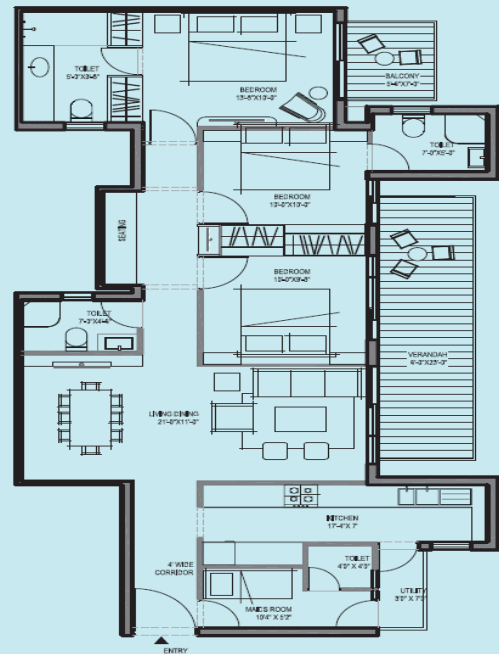

**1500
SQ. FT.**

**3BR2T, D/D,
KITCHEN with UTILITY
BALCONY, STORE,
TERRACE + 2 BALCONIES**

Customization Option 1
3BR3T + STUDY, D/D,
KITCHEN, POWDER ROOM,
TERRACE + 2 BALCONIES

Customization Option 2
4BR3T, D/D, KITCHEN with
UTILITY BALCONY,
TERRACE + 2 BALCONIES

Customization Option 3
4BR3T, D/D, MAIDS ROOM with
TOILET, KITCHEN with UTILITY
AREA, POWDER ROOM,
TERRACE + 2 BALCONIES