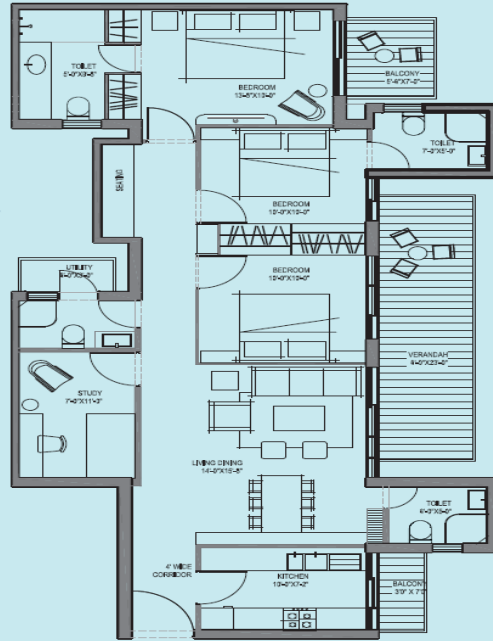

**1500
SQ. FT.**

**3BR2T, D/D,
KITCHEN with UTILITY
BALCONY, STORE,
TERRACE + 2 BALCONIES**

Customization Option 1
3BR3T + STUDY, D/D,
KITCHEN, POWDER ROOM,
TERRACE + 2 BALCONIES

Customization Option 2
4BR3T, D/D, KITCHEN with
UTILITY BALCONY,
TERRACE + 2 BALCONIES

Customization Option 3
4BR3T, D/D, MAIDS ROOM with
TOILET, KITCHEN with UTILITY
AREA, POWDER ROOM,
TERRACE + 2 BALCONIES