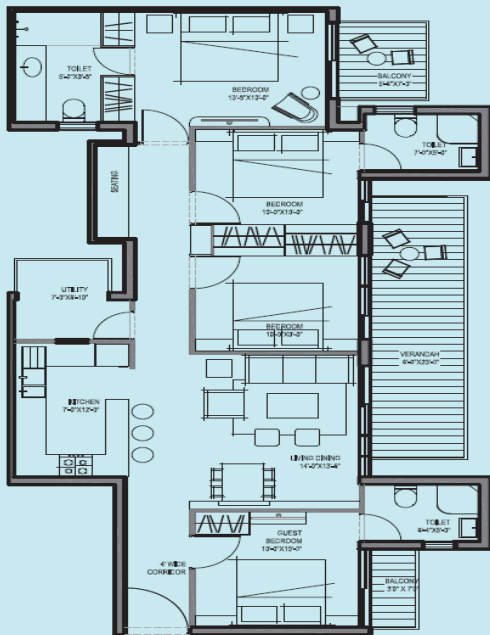

**1500
SQ. FT.**

**3BR2T, D/D,
KITCHEN with UTILITY
BALCONY, STORE,
TERRACE + 2 BALCONIES**

Customization Option 1
3BR3T + STUDY, D/D,
KITCHEN, POWDER ROOM,
TERRACE + 2 BALCONIES

Customization Option 2
4BR3T, D/D, KITCHEN with
UTILITY BALCONY,
TERRACE + 2 BALCONIES

Customization Option 3
4BR3T, D/D, MAIDS ROOM with
TOILET, KITCHEN with UTILITY
AREA, POWDER ROOM,
TERRACE + 2 BALCONIES