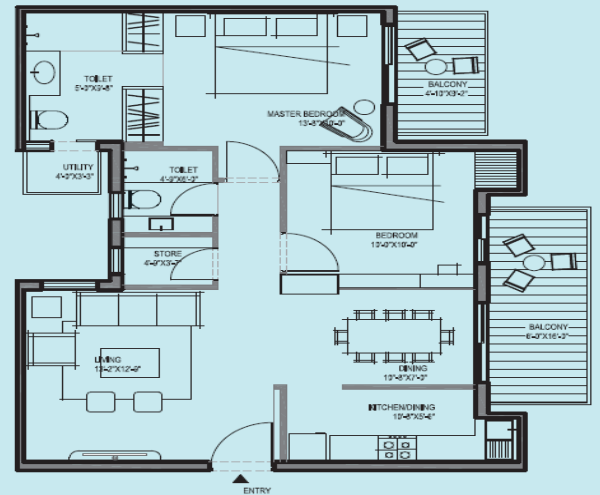

# 1050 SQ. FT.

**2BR2T, D/D, LARGE  
KITCHEN, STORE,  
TERRACE + BALCONY**

**Customization Option 1**  
2BR2T + STUDY,  
D/D, KITCHEN,  
TERRACE + BALCONY

**Customization Option 2**  
2BR2T, LARGE D/D, KITCHEN,  
STORE, TERRACE + BALCONY