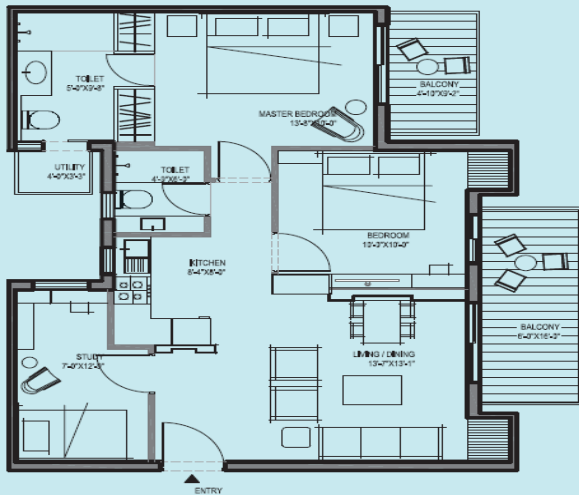

# 1050 SQ. FT.

**2BR2T, D/D, LARGE  
KITCHEN, STORE,  
TERRACE + BALCONY**

**Customization Option 1**  
2BR2T + STUDY,  
D/D, KITCHEN,  
TERRACE + BALCONY

**Customization Option 2**  
2BR2T, LARGE D/D, KITCHEN,  
STORE, TERRACE + BALCONY