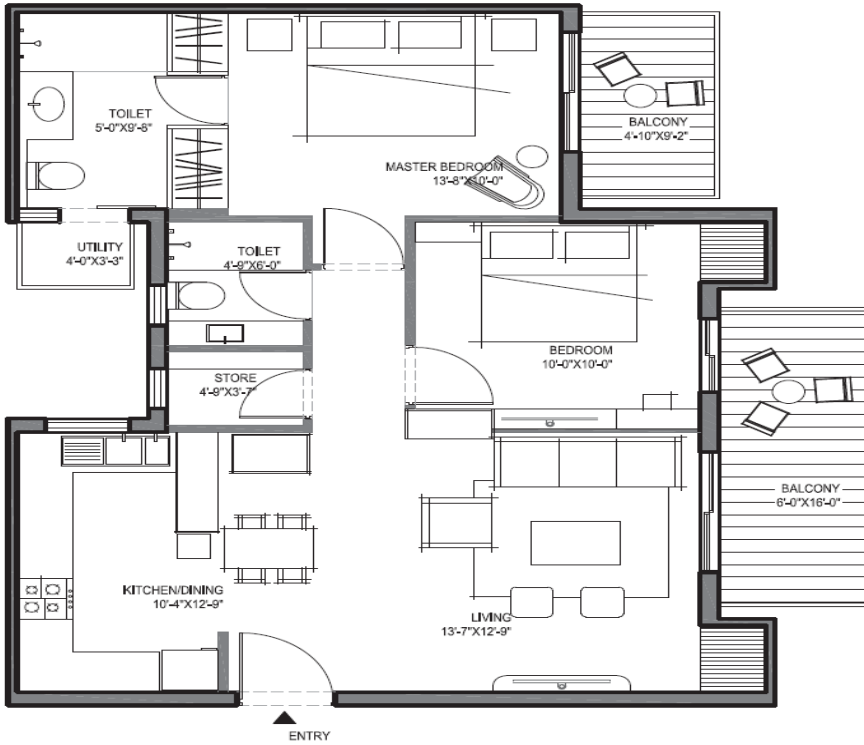

# 1050 SQ. FT.

**2BR2T, D/D, LARGE  
KITCHEN, STORE,  
TERRACE + BALCONY**

**Customization Option 1**  
2BR2T + STUDY,  
D/D, KITCHEN,  
TERRACE + BALCONY

**Customization Option 2**  
2BR2T, LARGE D/D, KITCHEN,  
STORE, TERRACE + BALCONY