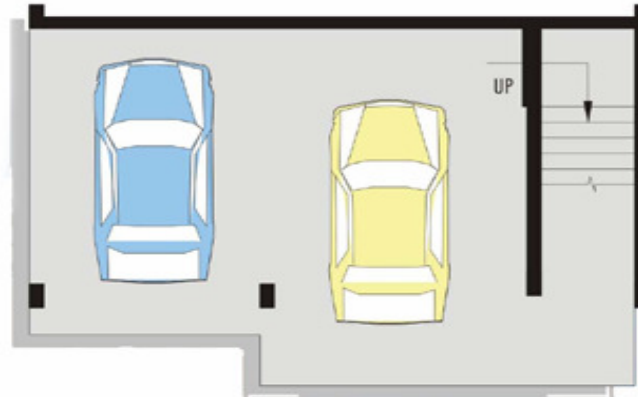

*Typical Floor Plan - Villa*

**ROW VILLA -STILT FLOOR PLAN**  
AREA -41.71 Sqm

**ROW VILLA -GROUND FLOOR PLAN**  
AREA - 86.29 Sqm

**ROW VILLA - FIRST FLOOR PLAN**