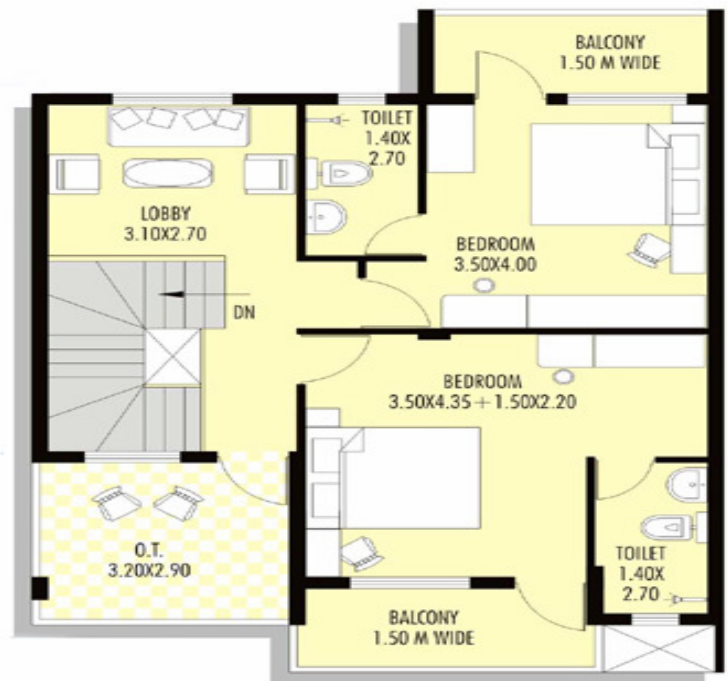

*Typical Floor Plan - Villa*

**ROW VILLA -STILT FLOOR PLAN**  
AREA -41.71 Sqm

**ROW VILLA -GROUND FLOOR PLAN**  
AREA - 86.29 Sqm

**ROW VILLA - FIRST FLOOR PLAN**