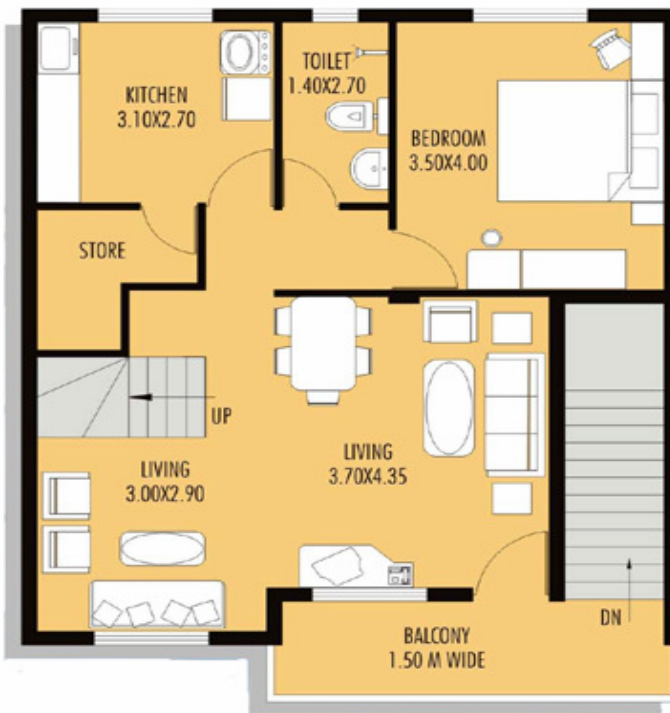

*Typical Floor Plan - Villa*

**ROW VILLA -STILT FLOOR PLAN**  
AREA -41.71 Sqm

**ROW VILLA -GROUND FLOOR PLAN**  
AREA - 86.29 Sqm

**ROW VILLA - FIRST FLOOR PLAN**