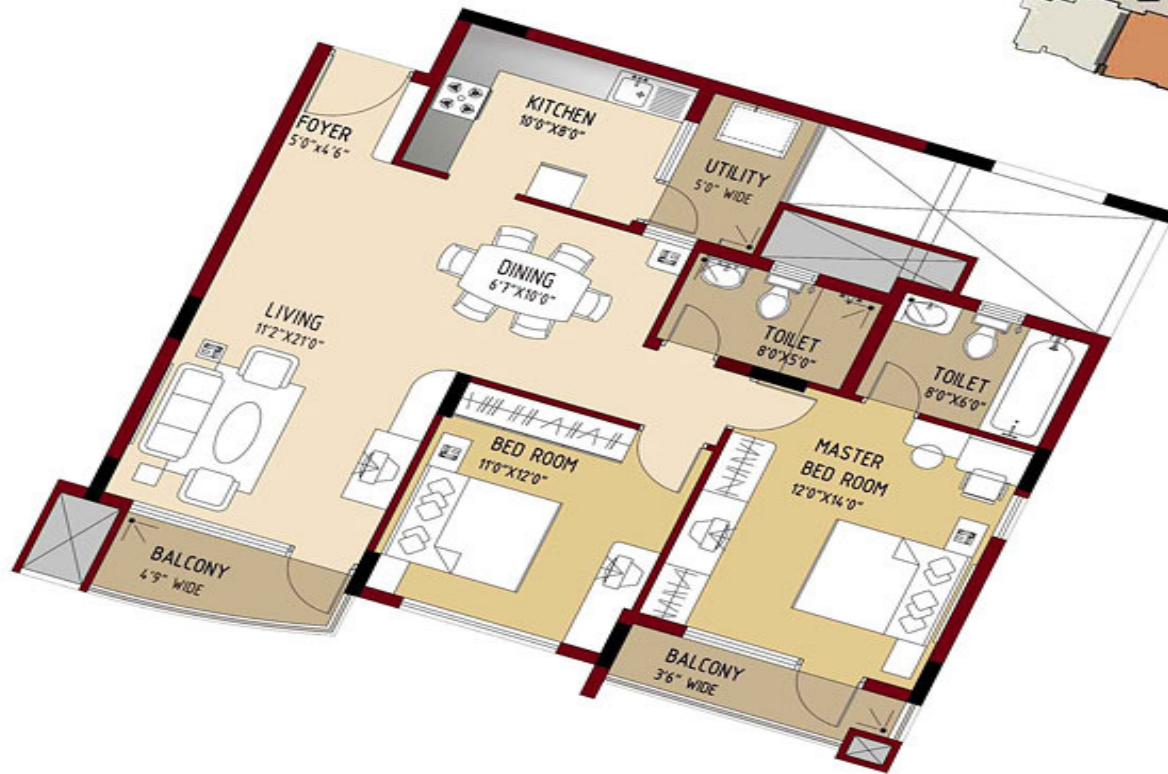

2BEDROOM

SALEABLE AREA -1272.0 SQ.FT

BLOCK KEY PLAN

SITE KEY PLAN