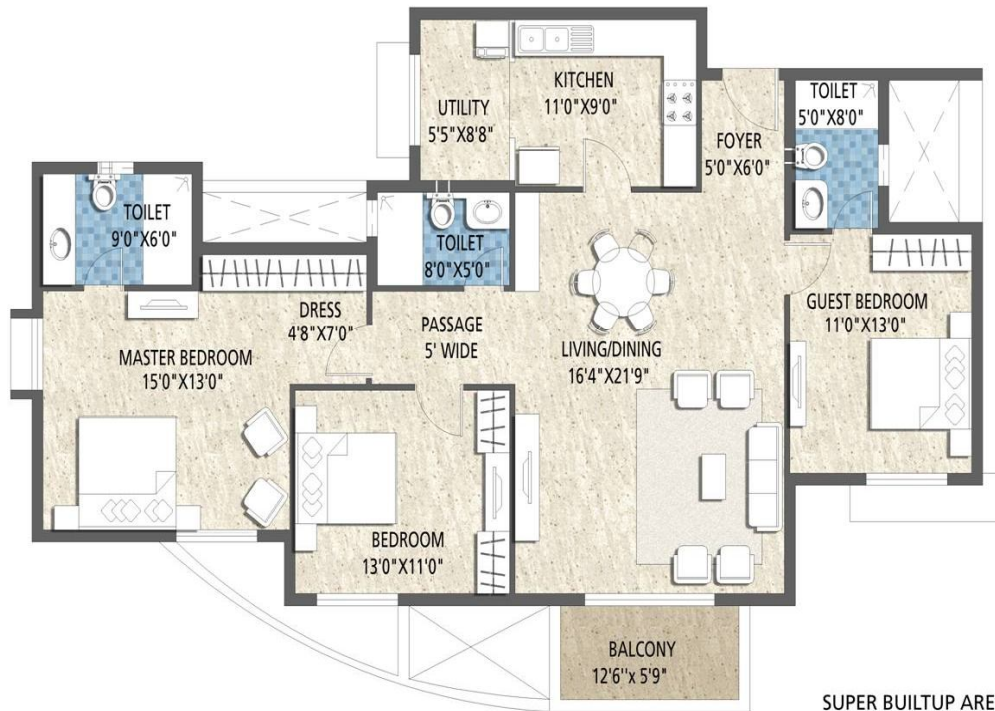

3 BEDROOM UNIT

SUPER BUILTUP AREA - 1867 sft.

**PURAVANKARA** PURVA KUDLU

JUNE 2010

Venkataramanan  
associates  
architecture • engineering • interiors

Call Us : UK 020 8090 4217 \* USA (917) 338 6416 \* Canada (613) 482 9788 \* India 9717841117