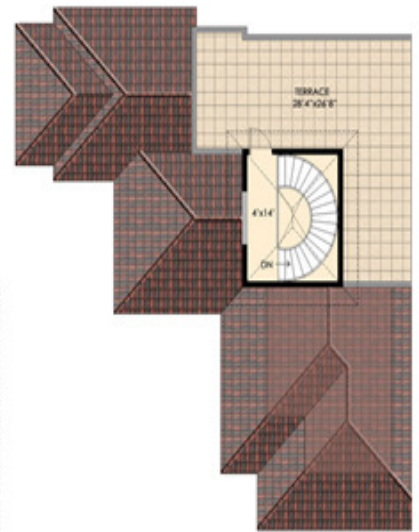

**(4200 SQFT)**

**TYPE - D**

**BUILT UP AREA - 4200 Sft**

- TYPICAL PLOT DIMENSION - 40'x70'
- SIZES MAY VARY