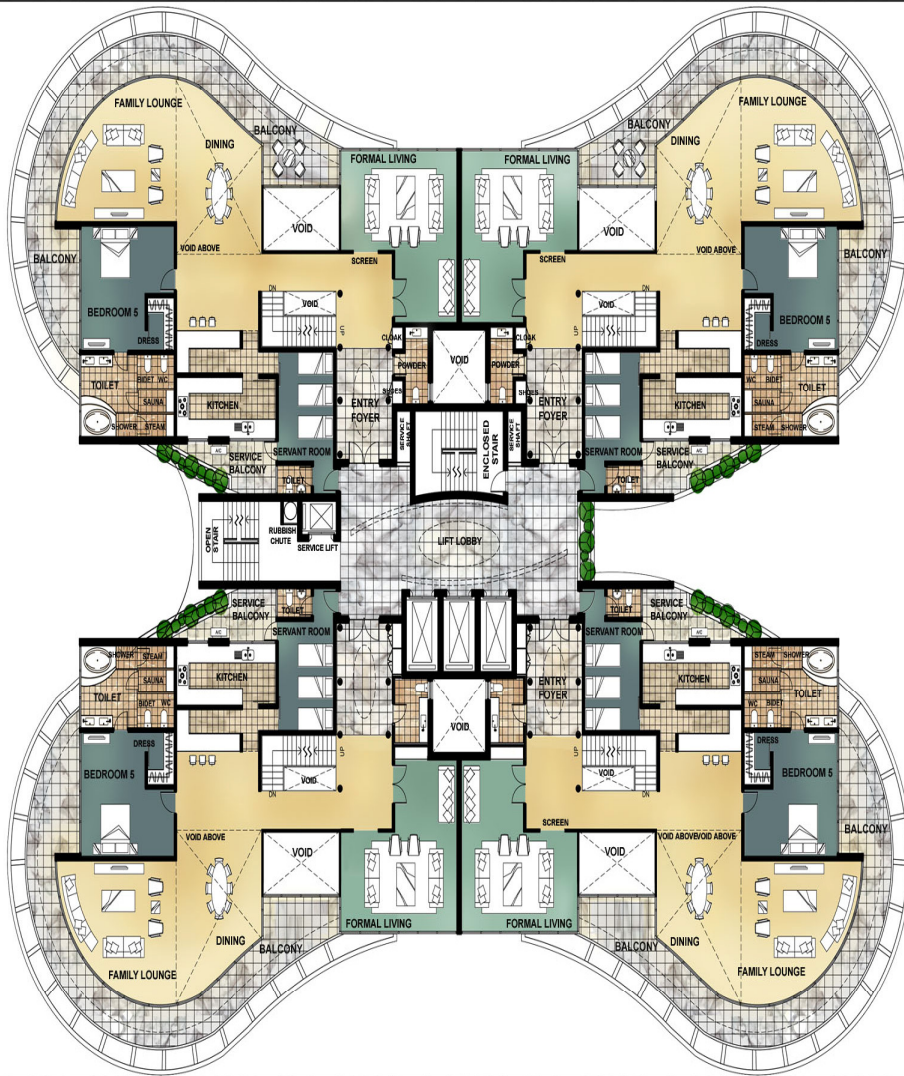

4 Bedroom + Study

Type A Penthouse

Lower (Level 17) Floor Plan

SUPER AREA (LOWER + UPPER LVL.) = 8100 SFT

KEY PLAN

NOIDA RESIDENTIAL PROJECT
FOREST SPA

1 Bedroom + Servant

Type A Penthouse
Upper (LEVEL 18) Floor Plan
SUPER AREA (LOWER + UPPER FLOOR) = 8100 SFT.