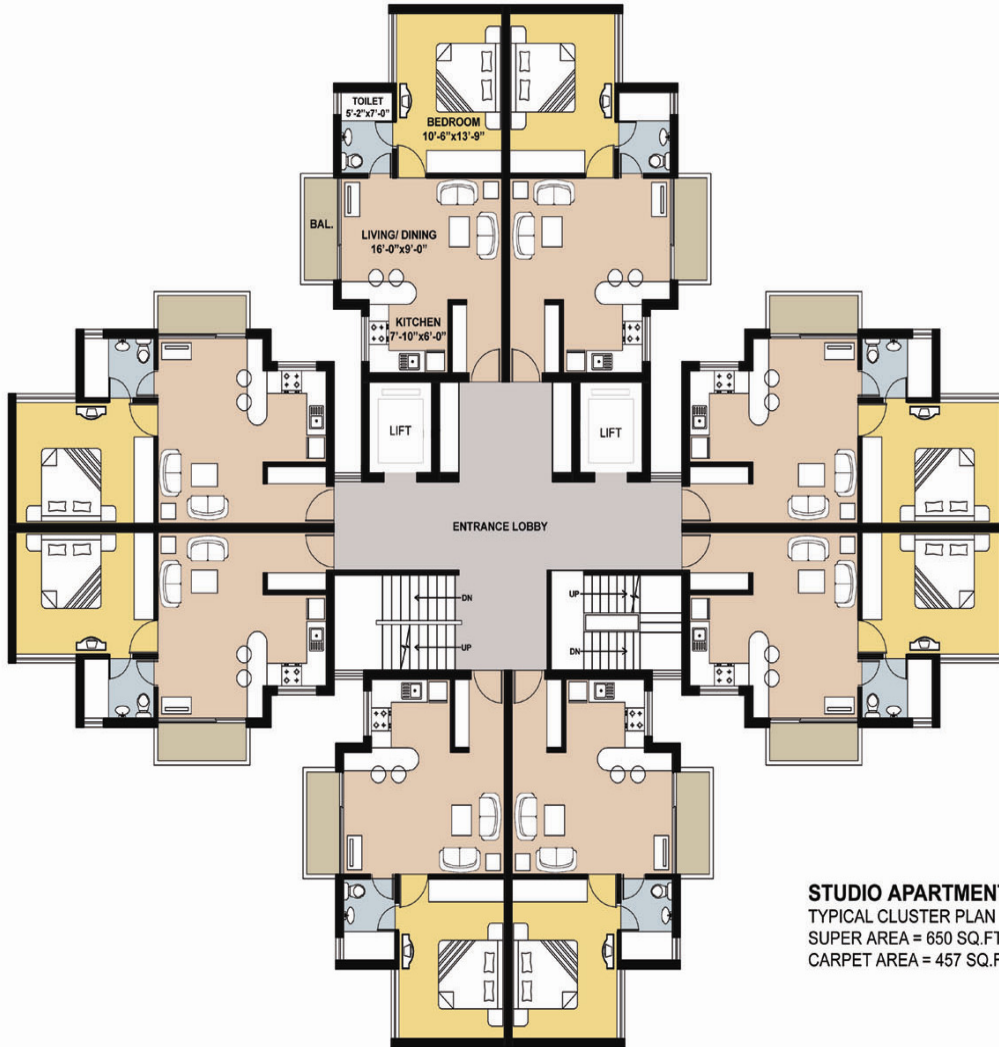

Beyond Imagination!

**InvestInNest.Com**

Place where your dream come true

**STUDIO APARTMENT**  
TYPICAL CLUSTER PLAN  
SUPER AREA = 650 SQ.FT  
CARPET AREA = 457 SQ.FT

OP-2