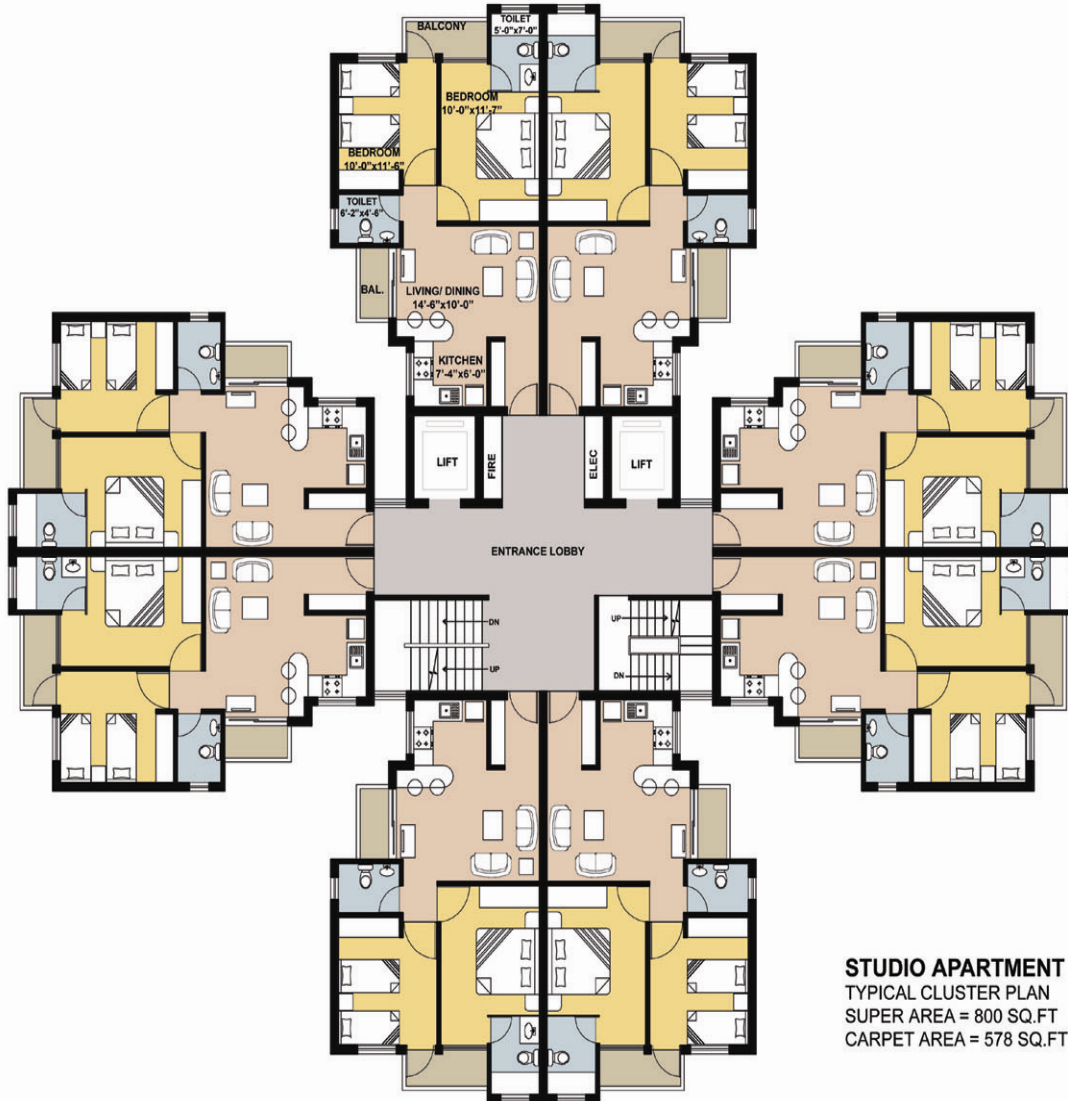

Beyond Imagination!

InvestInNest.Com

Place where your dream come true

STUDIO APARTMENT
TYPICAL CLUSTER PLAN
SUPER AREA = 800 SQ.FT
CARPET AREA = 578 SQ.FT

OP-2