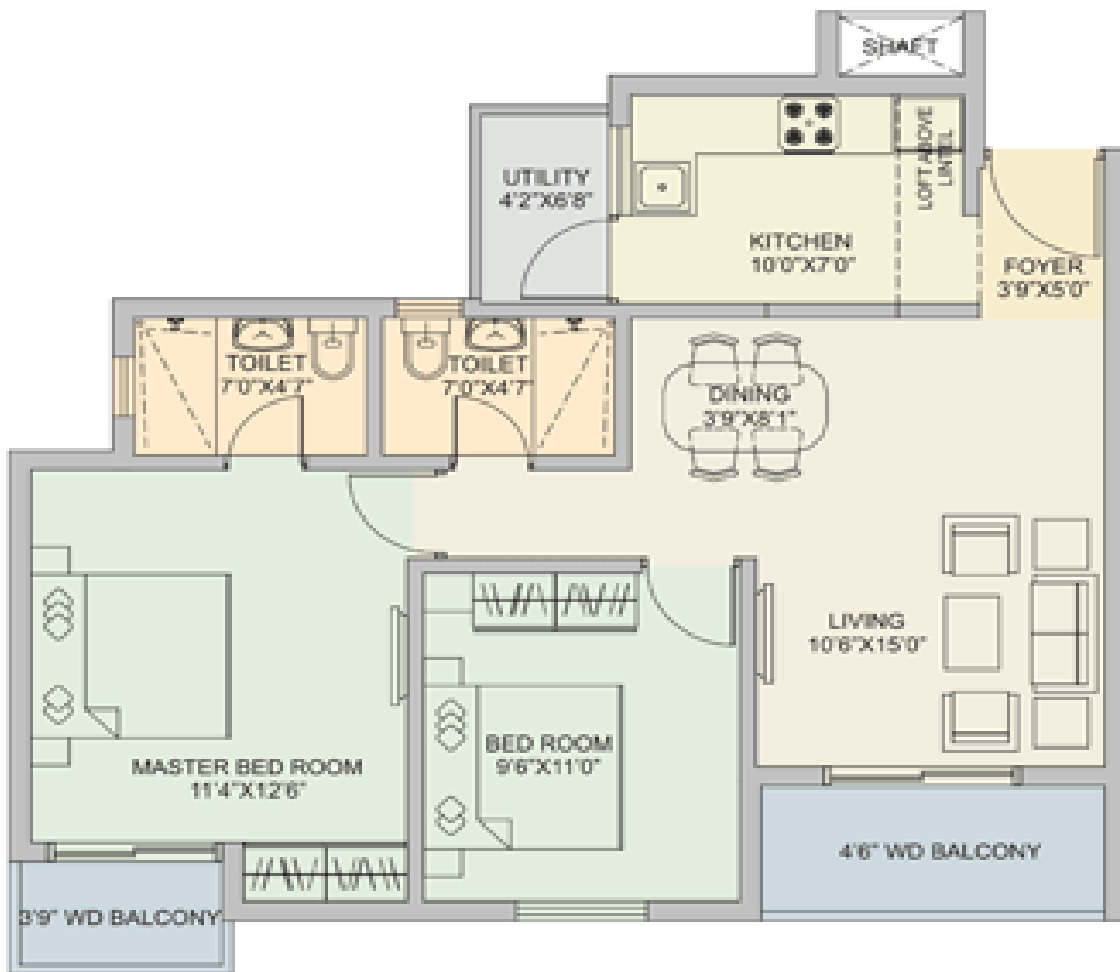

*930 SQFT*

**2 BHK LARGE**  
(Size - 930 Sq. Ft.)