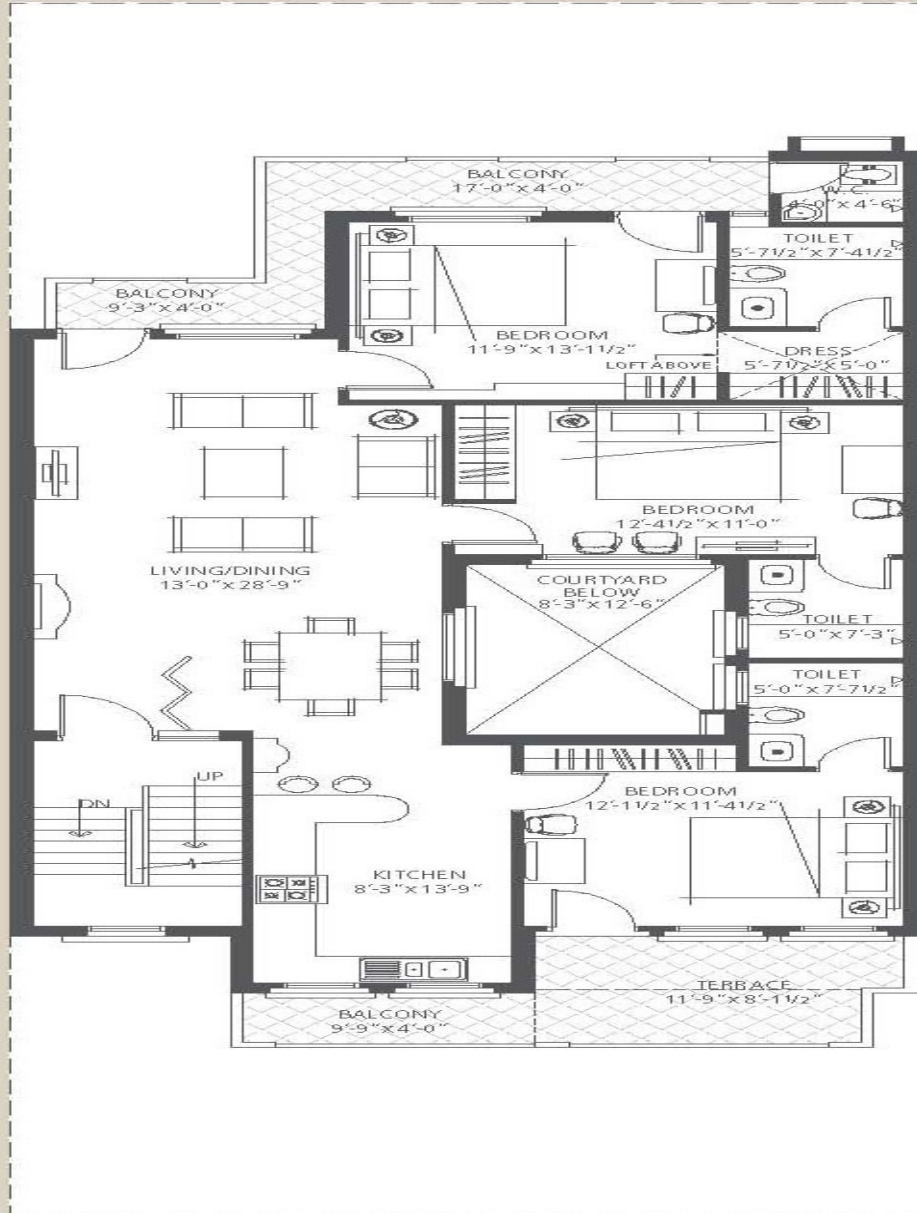

**Villa Floor - Mediterranean (Type B)**

3 Bedroom, 3 Bathroom and Maid's Bathroom

First Floor  
 Area: 1516 Sq. Ft.