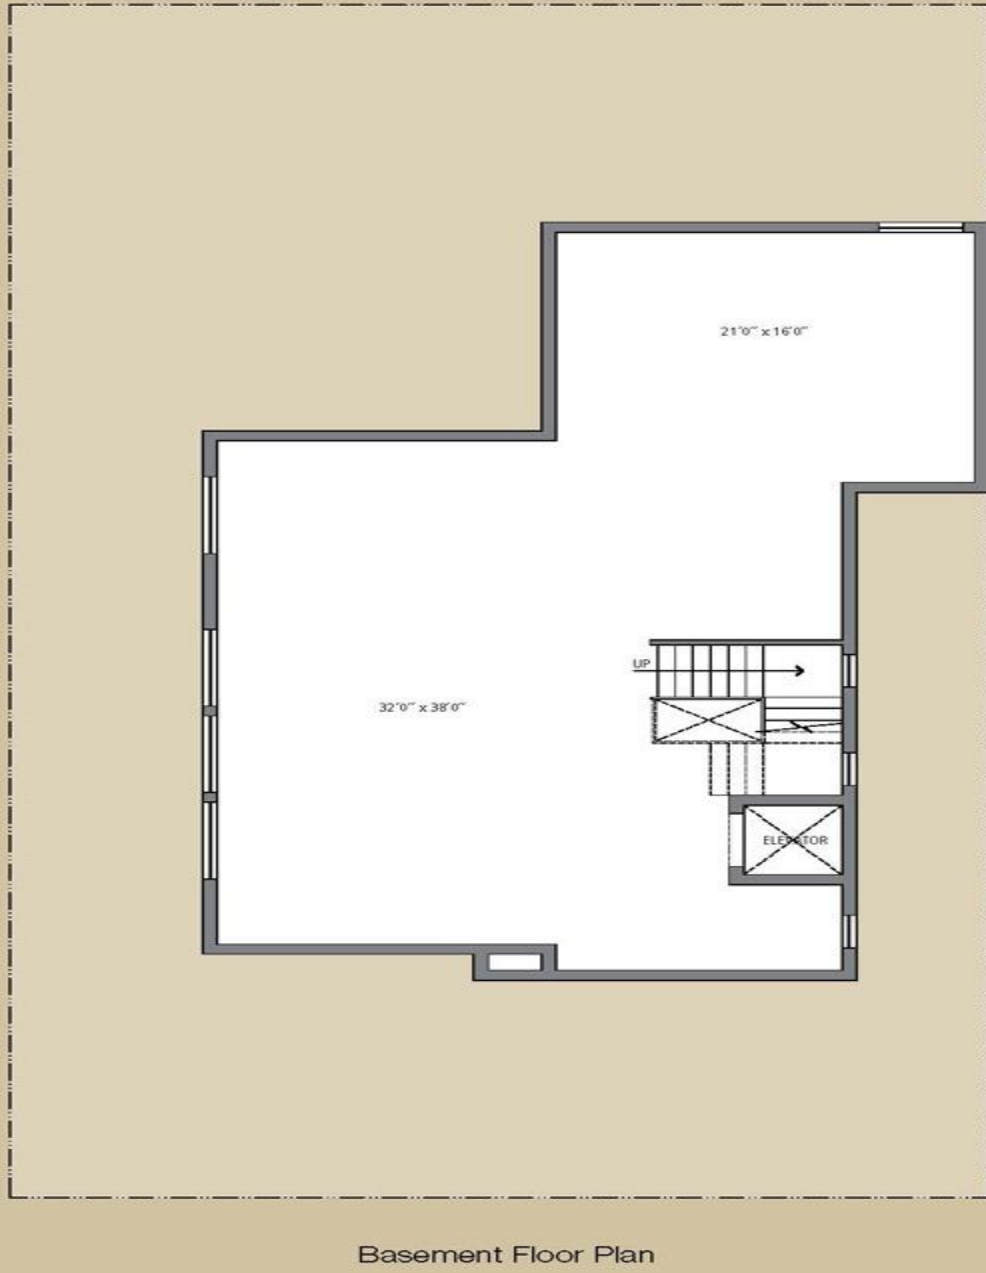

Villa Belinda - 8,120 sq. ft.
5 Bedroom, 5 Bathroom, Living and Dining,
Family Lounge & Pantry

Basement Floor Plan

Villa Belinda - 8,120 sq. ft.
5 Bedroom, 5 Bathroom, Living and Dining,
Family Lounge & Pantry

MARBELLA
LUXURY LIVING

Ground Floor Plan

Villa Belinda - 8,120 sq. ft.
5 Bedroom, 5 Bathroom, Living and Dining,
Family Lounge & Pantry

MARBELLA
LUXURY LIVING

First Floor Plan

Call Us : UK 020 8090 4217 * USA (917) 338 6416 * Canada (613) 482 9788 * India 9717841117

Villa Belinda - 8,120 sq. ft.
5 Bedroom, 5 Bathroom, Living and Dining,
Family Lounge & Pantry

Second Floor Plan