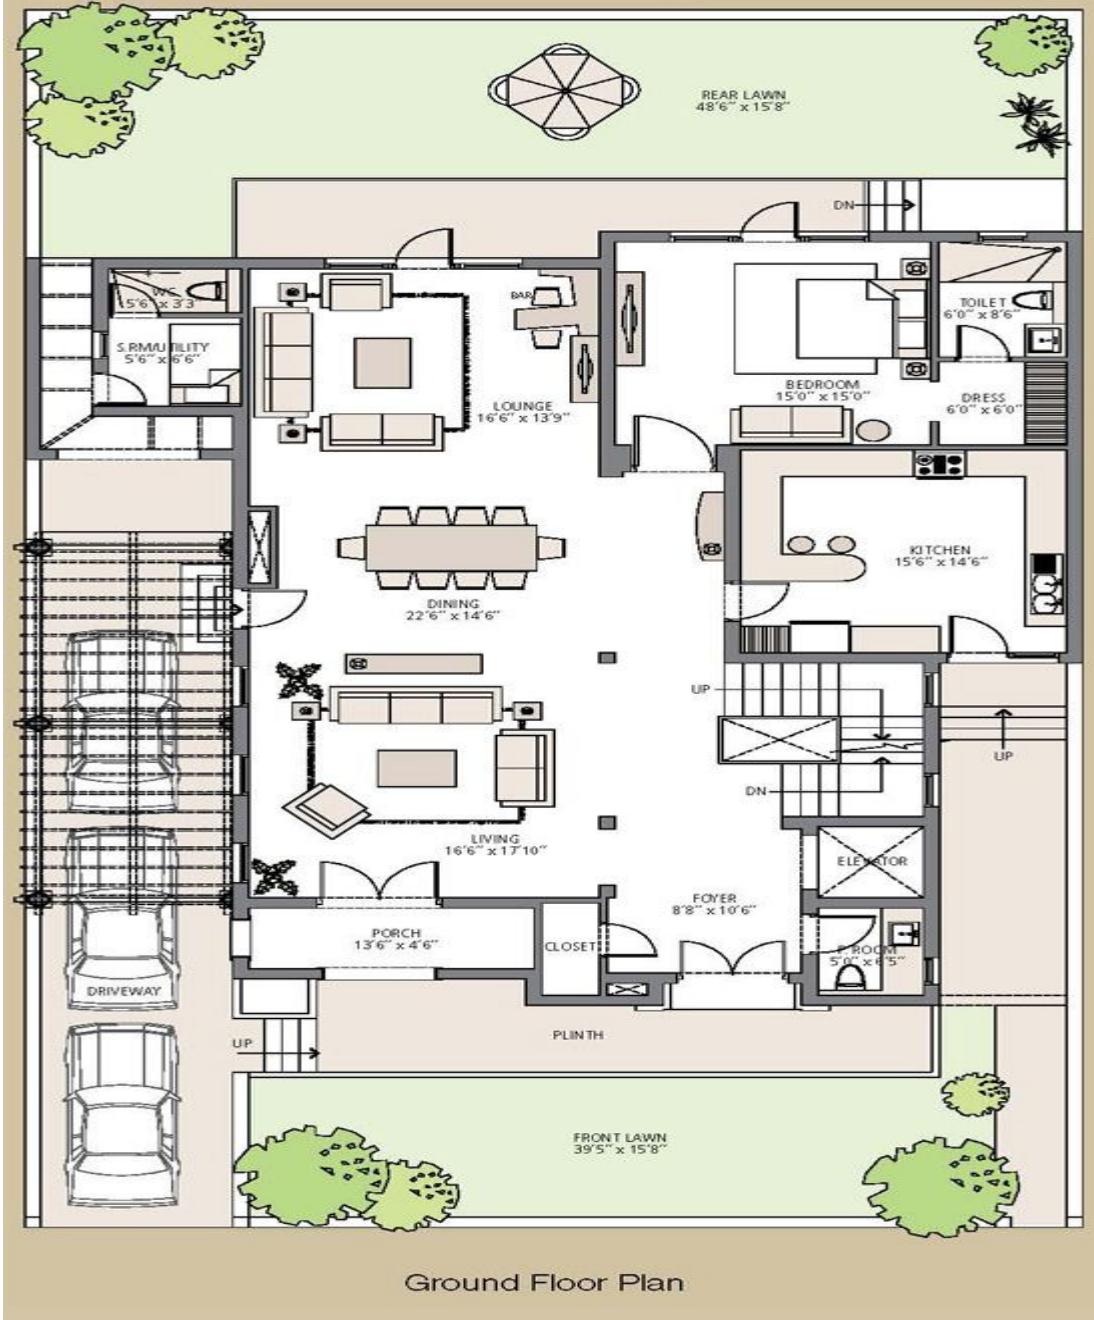

Villa Belinda - 8,120 sq. ft.
5 Bedroom, 5 Bathroom, Living and Dining,
Family Lounge & Pantry

Basement Floor Plan

Villa Belinda - 8,120 sq. ft.
5 Bedroom, 5 Bathroom, Living and Dining,
Family Lounge & Pantry

MARBELLA
LUXURY LIVING

Ground Floor Plan

Villa Belinda - 8,120 sq. ft.
5 Bedroom, 5 Bathroom, Living and Dining,
Family Lounge & Pantry

MARBELLA
LUXURY LIVING

First Floor Plan

Call Us : UK 020 8090 4217 * USA (917) 338 6416 * Canada (613) 482 9788 * India 9717841117

Villa Belinda - 8,120 sq. ft.
5 Bedroom, 5 Bathroom, Living and Dining,
Family Lounge & Pantry

Second Floor Plan