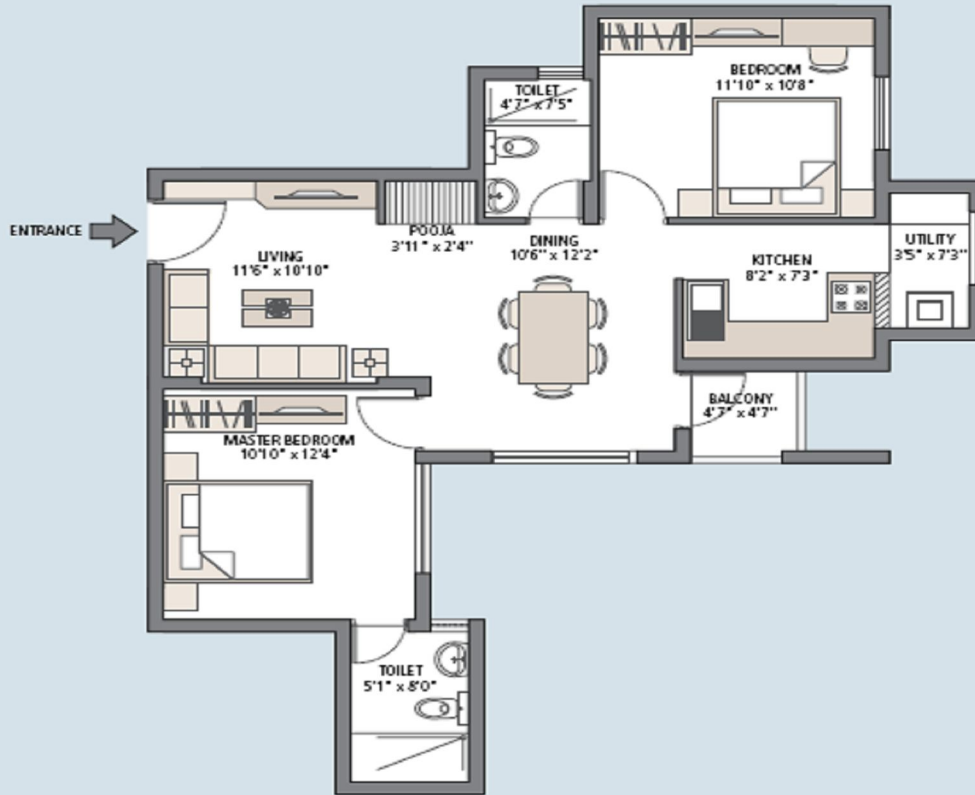

TYPE D4
2 BEDROOM UNIT (996 SQ. FEET)
TOWERS - 15, 16, 17, 20, 21, 22

the avenues
AT ESPLANADE