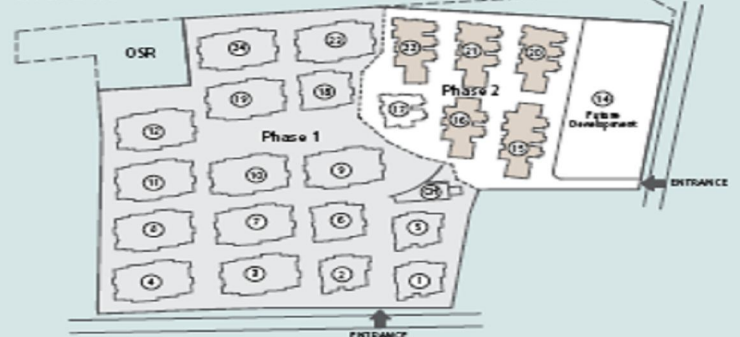

SITE PLAN

Call Us : UK 020 8090 4217 * USA (917) 338 6416 * Canada (613) 482 9788 * India 9717841117