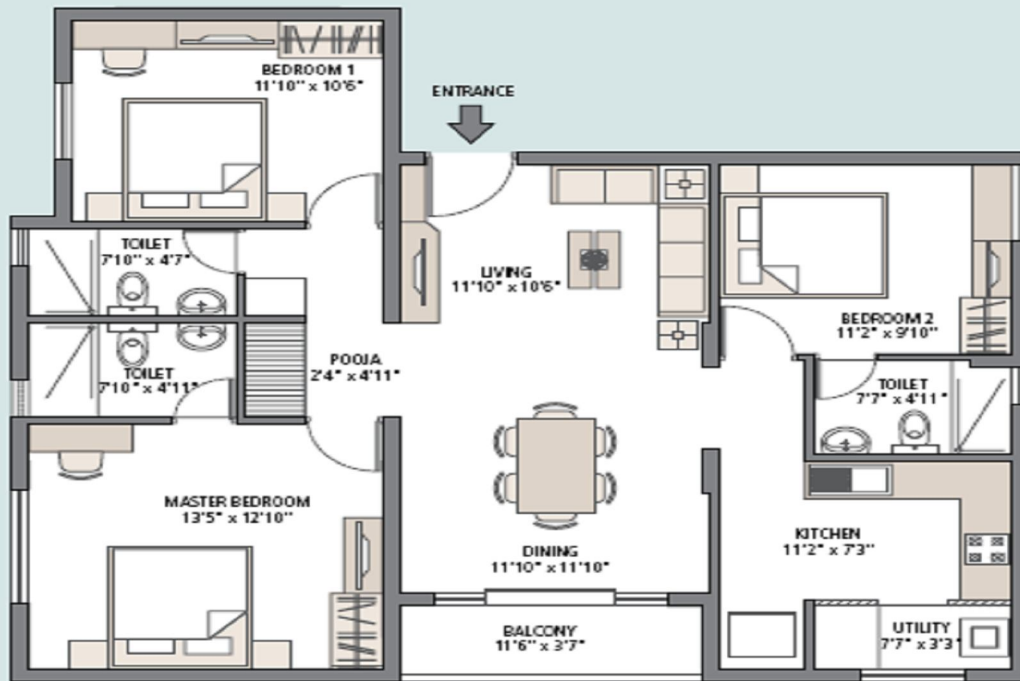

TYPE D1

3 BEDROOM UNIT (1,413 SQ. FEET)

TOWERS - 15, 16, 20, 21, 22

the avenues
AT ESPLANADE