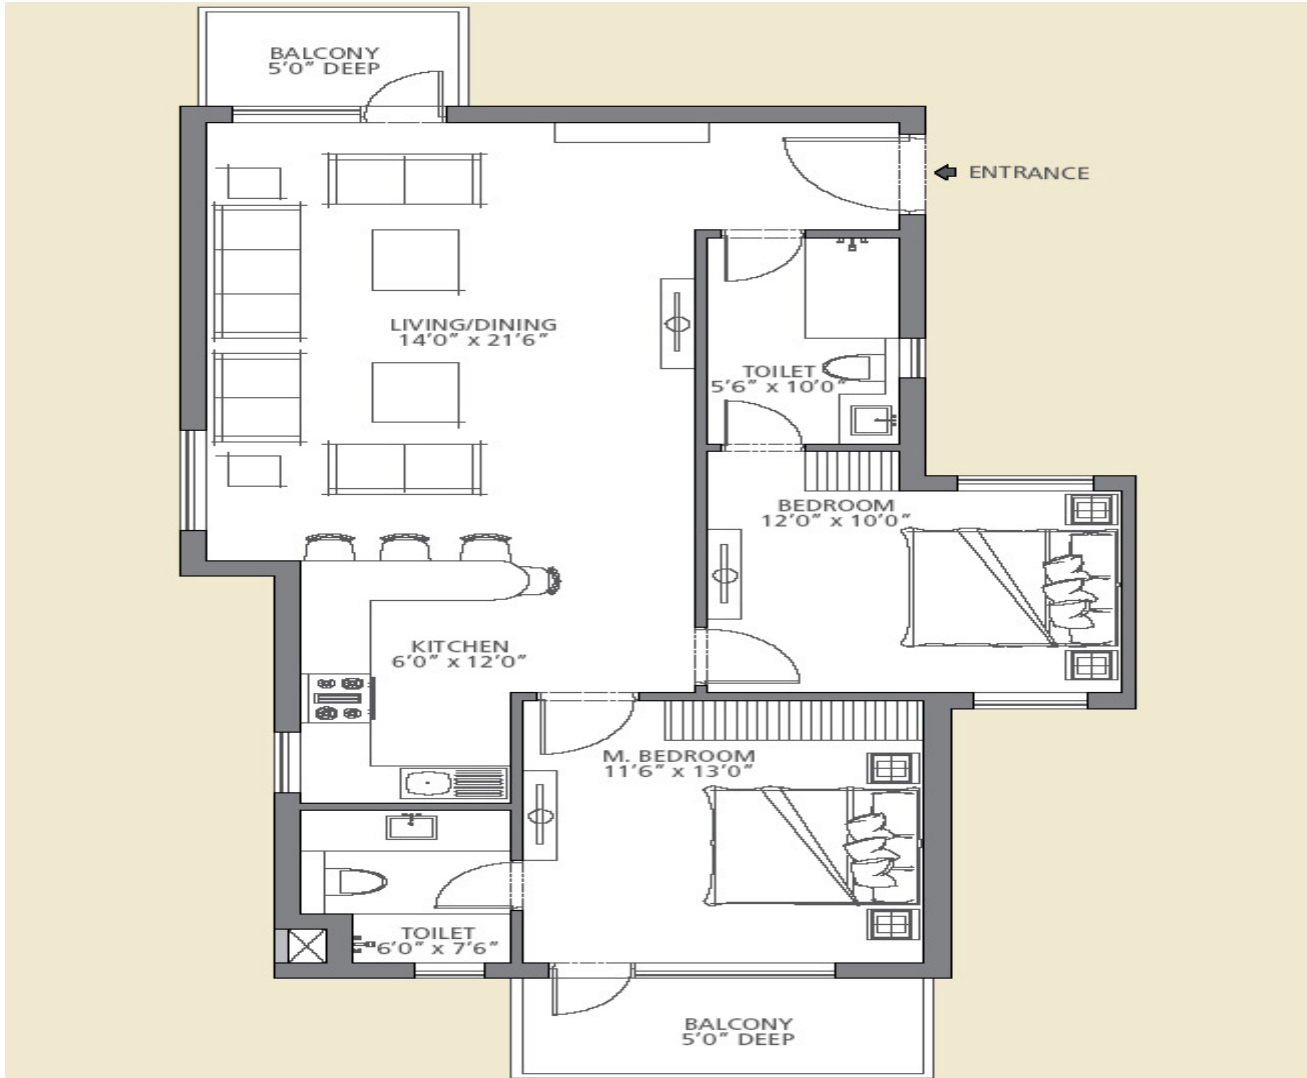

Type B - 2 Bedroom Unit (1200 Sq. Feet)

1 sq. metre = 1.196 sq. yard & 1 sq. metre = 10.76 sq. feet.

KEY PLAN

In the interest of maintaining high standards, all floor plans, layout plans, areas, dimensions and specifications are indicative and are subject to change as decided by the company or by any competent authority. Soft furnishing, cupboards, kitchen cabinets, furniture and gadgets are not part of the offering.